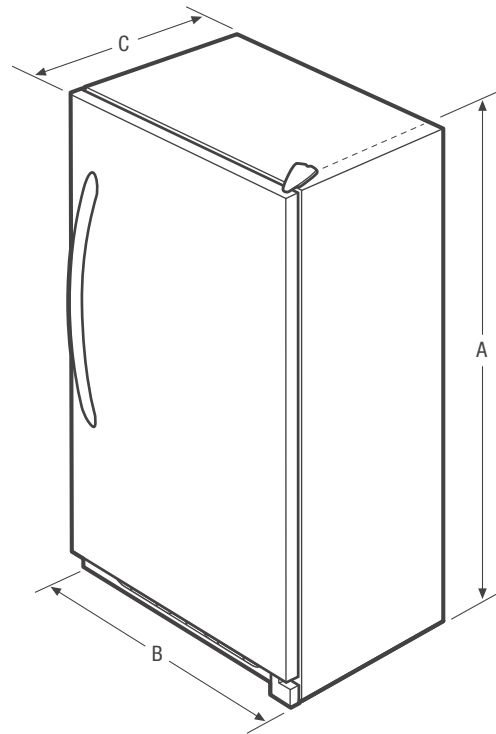

Features	
Door Handle Design	UltraSoft™
Reversible Door	
Automatic Door Closer	Yes
Leveling Legs	Yes
Adjustable Temperature Control	Mechanical Dial
Defrost	Frost Free
Temp Display Mode	1 - 7
Airflow Ports	Yes
Full-Width Shelves	3 Adjustable Glass
Mid-Level Basket	1
Lower Level Basket	1
Interior Lighting	LED Plug-In
Door Bins	
Door Racks	5 Full-Width
Fixed Door Shelf Retainers	
Certifications	
CSA Rating	Household
Specifications	
Total Capacity (Cu. Ft.)	16.6
Shelf Area (Sq. Ft.)	11.6
Annual Energy (kWH)	479
Annual Energy Cost (.12/kWH)	$57
Power Supply Connection Location	Right Bottom Rear
Voltage Rating	115V, 60Hz, 15A
Connected Load (kW rating) @ 115 Volts¹	0.6
Amps @ 115 Volts	5
Minimum Circuit Required (Amps)	15
Shipping Weight (Approx.)	201 Lbs.

¹An electrical supply with grounded three-prong receptacle is required. The power supply circuit must be installed in accordance with current local codes & ordinances.

NOTE: For planning purposes only. Always consult local and national electric and plumbing codes. Refer to Product Installation Guide for detailed installation instructions on the web at frigidaire.ca.

Product Dimensions	
A - Height (Including Hinges)	67-11/16"
B - Width	34"
C - Depth (Including Door)	28-1/2"
D - Depth with Door Open 90°	60-1/4"

Accessories information available on the web at frigidaire.ca