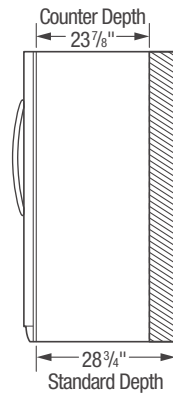

¹For use on adequately wired 120V, dedicated circuit having 2-wire service with a separate ground wire. Appliance must be grounded for safe operation.

Standard Refrigerator Depth vs. Counter Depth

NOTE: For planning purposes only. Always consult local and national electric and plumbing codes. Refer to Product Installation Guide for detailed installation instructions on the web at frigidaire.ca.

Product Dimensions		"Built-In Look" Cutout Dimensions	
A - Height (Incl. Hinges & Rollers)	69-7/8"	Height (Incl. Hinges & Rollers)	70-1/4"
B - Cabinet Width / Door Width	35-7/8" / 36"	Width	36"
C - Depth (Incl. Door)	27-1/8"	Depth	25"
Depth with Door Open 90°	45-1/2"		

Accessories information available on the web at frigidaire.ca