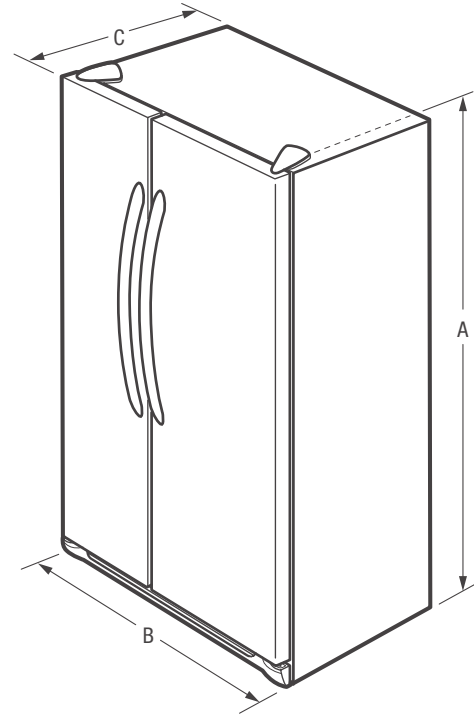

¹For use on adequately wired 120V, dedicated circuit having 2-wire service with a separate ground wire. Appliance must be grounded for safe operation.

Standard Refrigerator Depth vs. Counter Depth

NOTE: For planning purposes only. Always consult local and national electric and plumbing codes. Refer to Product Installation Guide for detailed installation instructions on the web at frigidaire.ca.

Product Dimensions		"Built-In Look" Cutout Dimensions	
A - Height (Incl. Hinges & Rollers)	69-7/8"	Height (Incl. Hinges & Rollers)	70-1/4"
B - Cabinet Width / Door Width	35-7/8" / 36"	Width	36"
C - Depth (Incl. Door)	27-1/8"	Depth	25"
Depth with Door Open 90°	45-1/2"		

Accessories information available on the web at frigidaire.ca