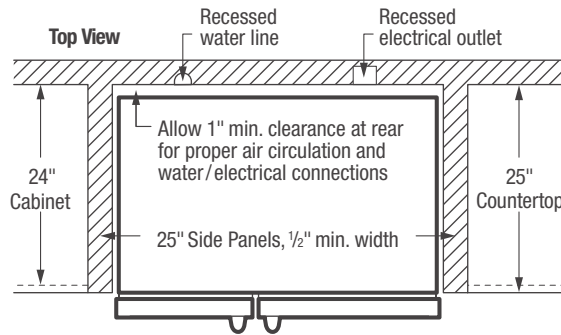

¹For use on adequately wired 120V, dedicated circuit having 2-wire service with a separate ground wire. Appliance must be grounded for safe operation.

Standard Refrigerator Depth vs. Counter Depth

NOTE: For planning purposes only. Always consult local and national electric and plumbing codes. Refer to Product Installation Guide for detailed installation instructions on the web at frigidaire.ca.

Product Dimensions		"Built-In Look" Cutout Dimensions	
A - Height (Incl. Hinges & Rollers)	69-7/8"	Height (Incl. Hinges & Rollers)	70-1/4"
B - Cabinet Width / Door Width	35-7/8" / 36"	Width	36"
C - Depth (Incl. Door)	27-1/8"	Depth	25"
Depth with Door Open 90°	45-1/2"		

Accessories information available on the web at frigidaire.ca