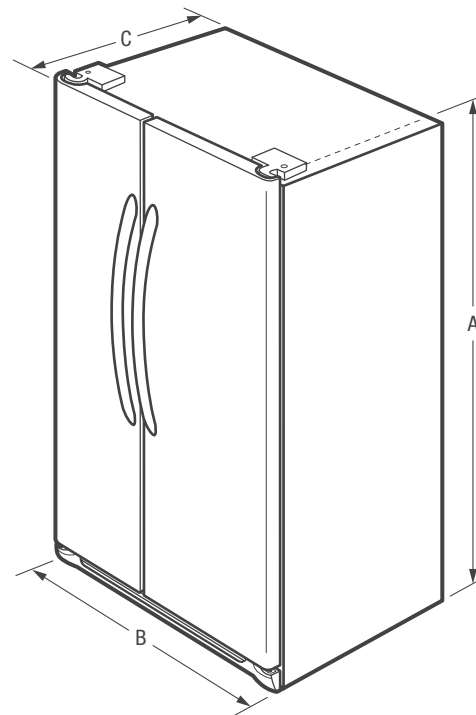

¹For use on adequately wired 120V, dedicated circuit having 2-wire service with a separate ground wire. Appliance must be grounded for safe operation.

NOTE: For planning purposes only. Always consult local and national electric and plumbing codes. Refer to Product Installation Guide for detailed installation instructions on the web at frigidaire.ca.

Product Dimensions	
A - Height (Incl. Hinges & Rollers)	69-7/8"
B - Cabinet Width / Door Width	35-7/8" / 36"
C - Depth (Incl. Door)	32"
Depth with Door Open 90°	49-1/2"

Accessories information available on the web at frigidaire.ca