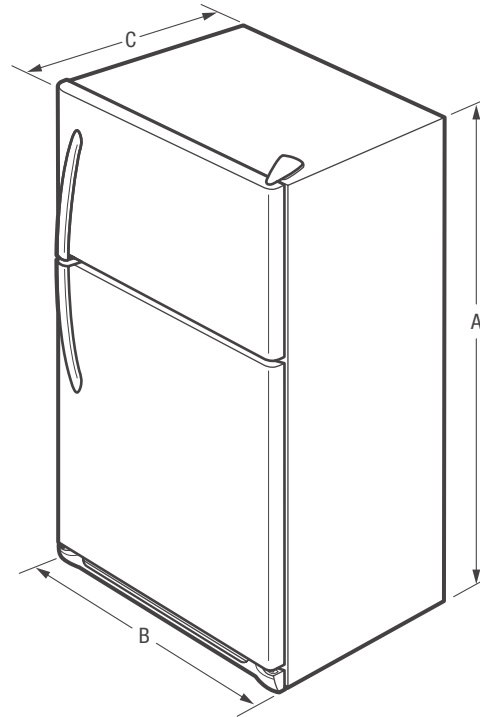

Humidity-Controlled Crisper Drawers

Our humidity-controlled crisper drawers are designed to keep your fruits and vegetables fresh so you don't have to worry about stocking up.

Custom-Flex™ Door Bins & Accessories

The Custom-Flex™ Door comes with 4 different bins and accessories so you can customize your door. It includes one Large, two Medium and one Small Bin.

Features	
Door Design	UltraSoft™
Door Handle Design	Colour-Coordinated
Cabinet Finish (Textured)	Black (D), Grey (F)
Door Stops	Yes
Door Hinge Covers	Black (D), Grey (F)
Door Reverse Option	Yes
Rollers - Front/Rear	Adjustable/Yes
Sound Package	
Toe Grille	Black (D), Grey (F)
Refrigerator Features	
Custom-Flex™ Door	Yes
Interior Lighting	LED
Refrigerator Shelves	2 Full-Width SpillSafe®
Deli Drawer	1 Full-Width
Store-More™ Crisper Drawers	2 Clear
Humidity Controls	2
Dairy Compartment	
Fixed Door Bins	1 Full-Width White
Custom-Flex™ Door Accessories	1 - Small, 2 - Medium, and 1 - Large Bin
Door Racks	
Non-Slip Bin Liner	
Freezer Features	
Door Bins	2 Full-Width Clear
Door Racks	
Freezer Shelves	1 Full-Width Glass
Factory Ice Maker w/ Large Ice Bin	Optional (PN# IM116)
Lighting	LED
Specifications	
Total Capacity (Cu. Ft.)	20.4
Refrigerator Capacity (Cu. Ft.)	15.3
Freezer Capacity (Cu. Ft.)	5.1
Power Cord Location	Right Bottom Rear
Water Inlet Connection Location	Bottom Right
Voltage Rating	120V / 60Hz
Connected Load (kW Rating) @ 120 Volts ¹	0.54
Amps @ 120 Volts	6.0
Minimum Circuit Required (Amps)	15
Shipping Weight (Approx.)	220 Lbs.

¹For use on adequately wired 120V, dedicated circuit having 2-wire service with a separate ground wire. Appliance must be grounded for safe operation.

Product Dimensions	
A - Height (Incl. Hinges & Rollers)	69"
B - Width	29-5/8"
C - Depth (Incl. Door)	31-3/4"
Depth with Door Open 90°	60"