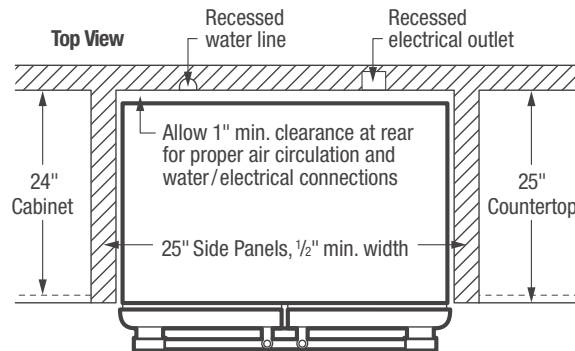

¹For use on adequately wired 120V, dedicated circuit having 2-wire service with a separate ground wire. Appliance must be grounded for safe operation.

Product Dimensions	
A - Height (Incl. Hinges & Rollers)	69-7/8"
B - Cabinet Width/Door Width	35-7/8" / 36"
C - Depth (Incl. Door)	28-1/2"
Depth with Door Open 90°	42-1/2"
Depth with Drawer Fully Extended (Incl. Handle)	45-1/2"

"Built-In Look" Cutout Dimensions	
Height (Incl. Hinges and Rollers)	70-1/4"
Width	36"
Depth	25"

Accessories information available on the web at frigidaire.ca