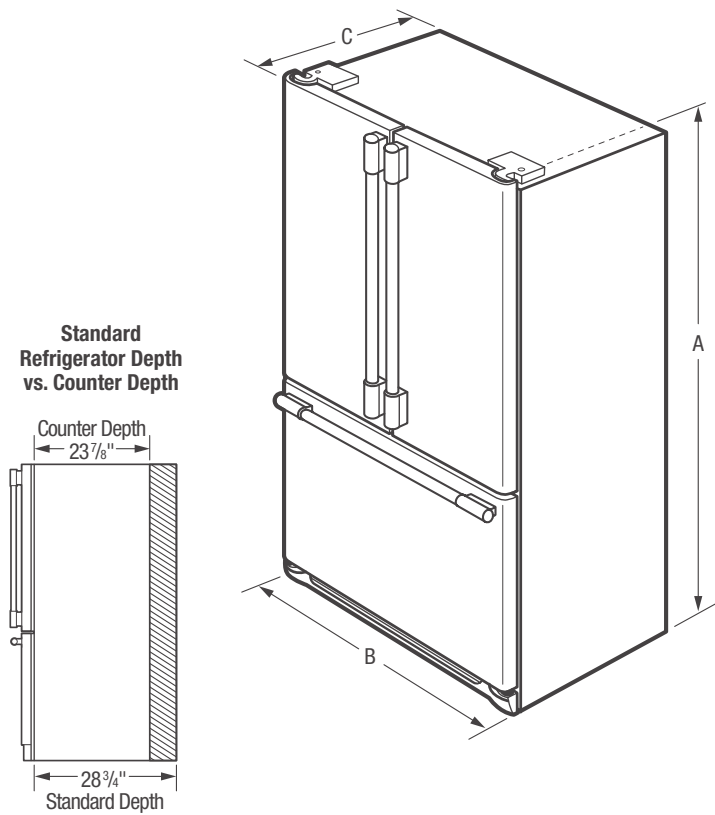

¹For use on adequately wired 120V, dedicated circuit having 2-wire service with a separate ground wire. Appliance must be grounded for safe operation.

Product Dimensions	
A - Height (Incl. Hinges & Rollers)	69-7/8"
B - Cabinet Width/Door Width	35-7/8" / 36"
C - Depth (Incl. Door)	28-1/2"
Depth with Door Open 90°	42-1/2"
Depth with Drawer Fully Extended (Incl. Handle)	45-1/2"

"Built-In Look" Cutout Dimensions	
Height (Incl. Hinges and Rollers)	70-1/4"
Width	36"
Depth	25"

Accessories information available on the web at frigidaire.ca