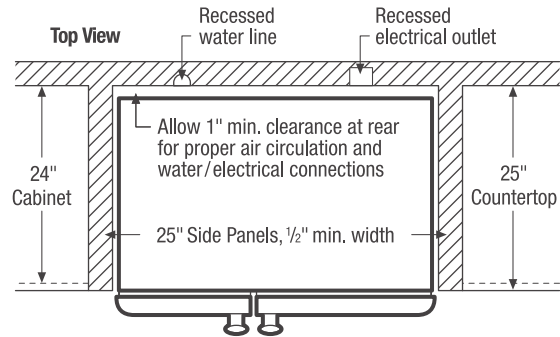

Standard Refrigerator Depth vs. Counter Depth

NOTE: For planning purposes only. Always consult local and national electric and plumbing codes. Refer to Product Installation Guide for detailed installation instructions on the web at frigidaire.ca.

Product Dimensions		"Built-In Look" Cutout Dimensions	
A - Height (Incl. Hinges & Rollers)	69-7/8"	Height (Incl. Hinges & Rollers)	70-1/4"
B - Cabinet Width/Door Width	35-7/8" / 36"	Width	36"
C - Depth (Incl. Door)	28-1/2"	Depth	25"
Depth with Door Open 90°	45"		

¹For use on adequately wired 120V, dedicated circuit having 2-wire service with a separate ground wire. Appliance must be grounded for safe operation.

Accessories information available on the web at frigidaire.ca