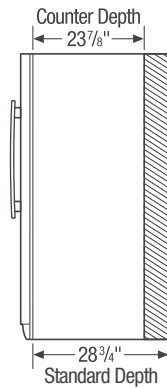

Standard Refrigerator Depth vs. Counter Depth

NOTE: For planning purposes only. Always consult local and national electric and plumbing codes. Refer to Product Installation Guide for detailed installation instructions on the web at frigidaire.ca.

Product Dimensions		"Built-In Look" Cutout Dimensions	
A - Height (Incl. Hinges & Rollers)	69-7/8"	Height (Incl. Hinges & Rollers)	70-1/4"
B - Cabinet Width/Door Width	35-7/8" / 36"	Width	36"
C - Depth (Incl. Door)	28-1/2"	Depth	25"
Depth with Door Open 90°	45"		

¹For use on adequately wired 120V, dedicated circuit having 2-wire service with a separate ground wire. Appliance must be grounded for safe operation.

Accessories information available on the web at frigidaire.ca