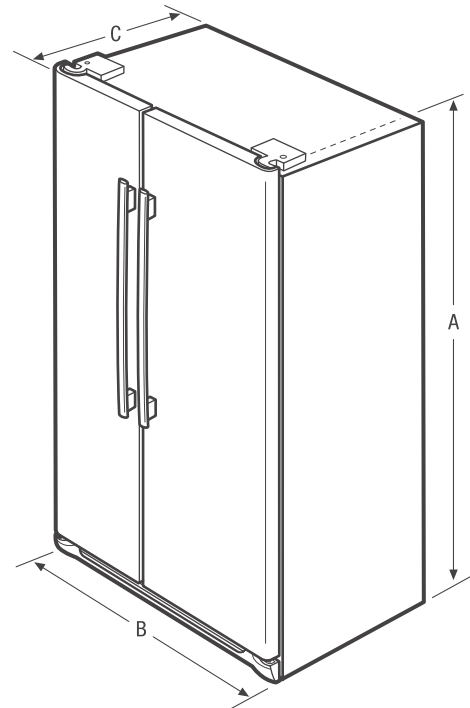

Standard Refrigerator Depth vs. Counter Depth

NOTE: For planning purposes only. Always consult local and national electric and plumbing codes. Refer to Product Installation Guide for detailed installation instructions on the web at frigidaire.ca.

Product Dimensions		"Built-In Look" Cutout Dimensions	
A - Height (Incl. Hinges & Rollers)	69-7/8"	Height (Incl. Hinges & Rollers)	70-1/4"
B - Cabinet Width/Door Width	35-7/8" / 36"	Width	36"
C - Depth (Incl. Door)	28-1/2"	Depth	25"
Depth with Door Open 90°	45"		

¹For use on adequately wired 120V, dedicated circuit having 2-wire service with a separate ground wire. Appliance must be grounded for safe operation.

Accessories information available on the web at frigidaire.ca