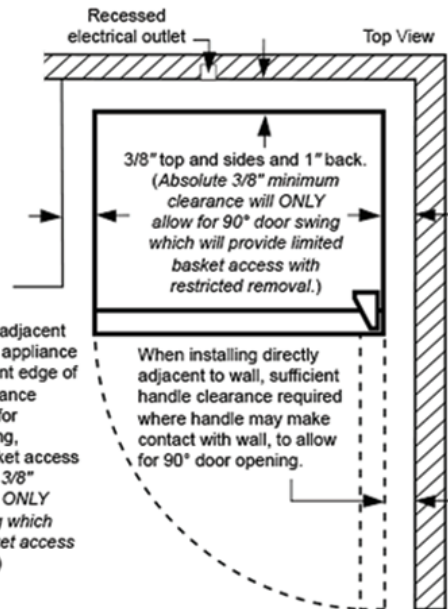

FFRU20F4VW

Available Colors : White

Version : 06/19

All Refrigerator Refrigerator

20.0 Cu. Ft Single-Door Refrigerator

Installation Drawing

When installing freezer adjacent to wall, cabinet or other appliance that extends beyond front edge of unit, 20" minimum clearance recommended to allow for optimum 125° door swing, providing complete basket access and removal. (Absolute 3/8" minimum clearance will ONLY allow for 90° door swing which will provide limited basket access with restricted removal.)