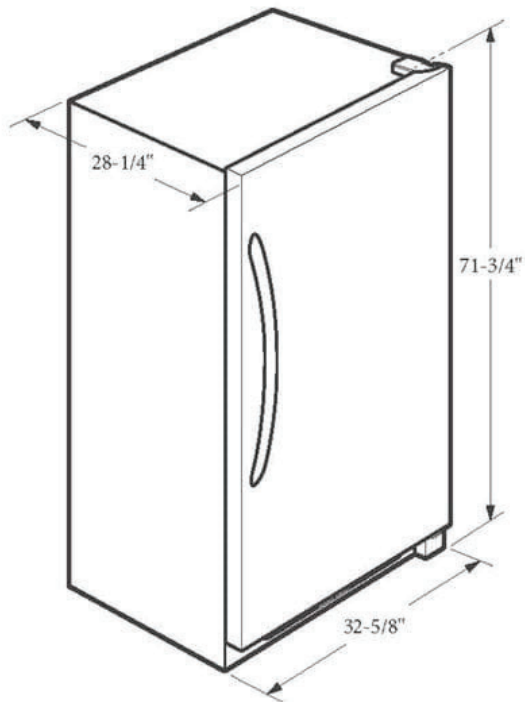

FFRU20F4VW

Available Colors : White

Version : 06/19

All Refrigerator Refrigerator

20.0 Cu. Ft Single-Door Refrigerator

Installation Drawing

When installing freezer adjacent to wall, cabinet or other appliance that extends beyond front edge of unit, 20" minimum clearance recommended to allow for optimum 125° door swing, providing complete basket access and removal. (Absolute 3/8" minimum clearance will ONLY allow for 90° door swing which will provide limited basket access with restricted removal.)