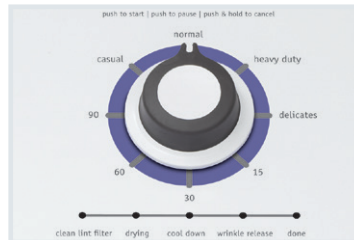

Dry more in one load with our large, 7.0 cu.ft. interior.

One-Touch™ Wrinkle Release

This option features Wrinkle Release Technology that finishes by tumbling without heat, preventing wrinkles, so your clothes look great every time.

TimeWise® Technology

TimeWise® Technology ensures wash time equals dry time — so you don't wait for clothes to dry.

Express-Select® Controls

Easily select options with the touch of a button.

Features	
Total Capacity I.E.C. (Cu.Ft.)	7.0
Controls	Express-Select®
Dryer Drum Interior	Painted Steel
Interior Light	
Framed Glass Window Door	
DrySense™ Technology	
Wrinkle Release Technology	Yes
TimeWise® Technology	Yes
Moisture Sensor	
Estimated Time Remaining	
Cycle Status Lights	Yes
Cycle Signal	Chime
Cycle Signal "On/Off"	Yes
Control Lock	
Start / Pause / Cancel Knobs	Yes
Delay Start	
Tumble Speed (RPM)	50
Reversible Door	Yes
Lint Screen	Yes
Sound Package	
Adjustable Leveling Legs	4
Cycles	
Dry Cycles	8
Specialty Cycles	0
Options	
Temperature Selections	4
Dryness Level Selections	0
Timed Dry	15, 30, 60, 90
Energy Saver Option	
Optional Accessories	
Mobile Home Installation Kit	PN# 137067200
LP Gas Conversion Kit	PN# PCK4200
Drying Rack	PN# 137067300
Certifications	
NSF® Certified	
Specifications	
Maximum Exhaust Duct Length ¹ (Ft.)	64
Gas Connection	Rear
Power Cord Location	Rear
Voltage Rating	120V / 60Hz / 15A
Connected Load (kW Rating) @ 120 Volts ²	1.0
Amps @ 120 Volts	9.0
Heating Element (BTU / HR)	20,000
Shipping Weight (Approx.)	143 Lbs.