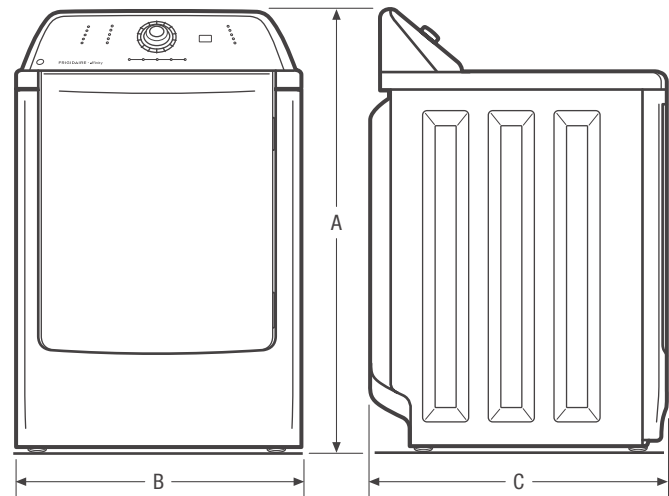

Features	
Total Capacity I.E.C. (Cu.Ft.)	7.0
Controls	Express-Select®
Dryer Drum Interior	Painted Steel
Interior Light	
Framed Glass Window Door	
DrySense™ Technology	
Wrinkle Release Technology	Yes
TimeWise® Technology	Yes
Moisture Sensor	
Estimated Time Remaining	
Cycle Status Lights	Yes
Cycle Signal	Chime
Cycle Signal "On/Off"	Yes
Control Lock	
Start / Pause / Cancel Knobs	Yes
Delay Start	
Tumble Speed (RPM)	50
Reversible Door	Yes
Lint Screen	Yes
Sound Package	
Adjustable Leveling Legs	4
Cycles	
Dry Cycles	8
Specialty Cycles	0
Options	
Temperature Selections	4
Dryness Level Selections	0
Timed Dry	15, 30, 60, 90
Energy Saver Option	
Optional Accessories	
Mobile Home Installation Kit	PN# 137067200
LP Gas Conversion Kit	PN# PCK4200
Drying Rack	PN# 137067300
Certifications	
NSF® Certified	
Specifications	
Maximum Exhaust Duct Length¹ (Ft.)	64
Gas Connection	Rear
Power Cord Location	Rear
Voltage Rating	120V / 60Hz / 15A
Connected Load (kW Rating) @ 120 Volts²	1.0
Amps @ 120 Volts	9.0
Heating Element (BTU / HR)	20,000
Shipping Weight (Approx.)	143 Lbs.

¹Rigid metal duct preferred, semi-rigid optional and allow deductions for elbows and vents. Refer to Installation Guide on web for additional information.

²For use on adequately wired 120V, dedicated circuit having 2-wire service with a separate ground wire. Appliance must be grounded for safe operation.

NOTE: For planning purposes only. Always consult local and national electric and gas codes. Refer to Product Installation Guide for detailed installation instructions on the web at frigidaire.ca.

Product Dimensions	
A - Height	43"
B - Width	27"
C - Depth	29"
Depth with Door Open 90°	50"

Accessories information available on the web at frigidaire.ca