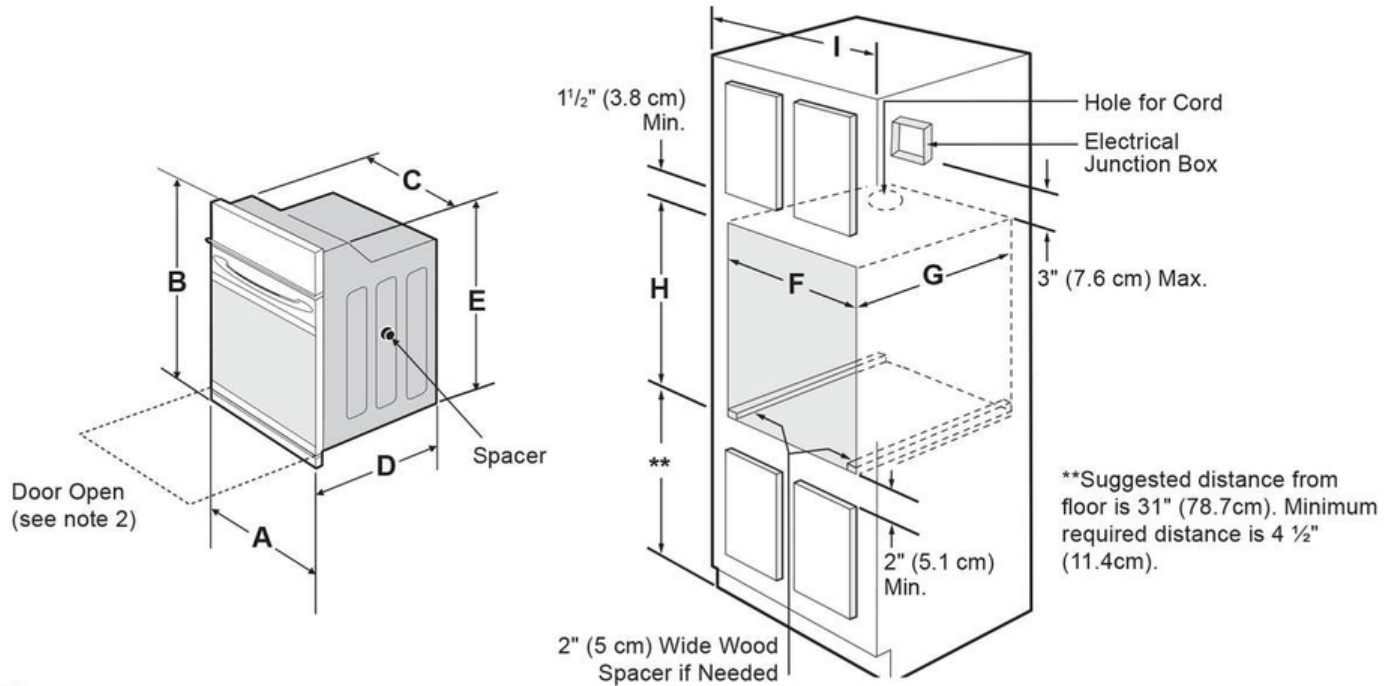

FCWS2727AS, FCWS2727AW, FCWS2727AB

Version : 09/21

NOTES:

1. Allow at least 21" (53.3 cm) clearance in front of oven for door depth when it is open.
2. Dimension G (cutout depth) is critical to the proper installation of the built-in oven. If the oven trim does not butt against the cabinet, or if noise is heard on convection models, verify dimension G to assure it is the required depth.
3. For a cutout height greater than 27³/₄" (70.5) add 2" (5 cm) wide wood shims of appropriate height to each side of the opening under the appliance side rails. You can order a larger bottom trim through a service center.
4. If the junction box is below the oven, longer conduit cables are available through a service center.

PRODUCT DIMENSIONS					
A	B	C	D		E
27 (68.6)	29 ¹ / ₂ (74.9)	24 ⁵ / ₈ (62.5)	24 ³ / ₄ (62.9)		27 ¹ / ₄ (69.2)
CUTOUT DIMENSIONS AND CABINET WIDTH					
F		G	H. Standard Height (**Others, see note 3)		I
Min.	Max.	Min.	Min.	Max.	
24 ⁷ / ₈ (63.2)	25 ¹ / ₄ (64.1)	24 (61.0)	27 ¹ / ₄ (69.2)	28 ¹ / ₄ (71.8)	27 ¹ / ₈ (68.9) Min