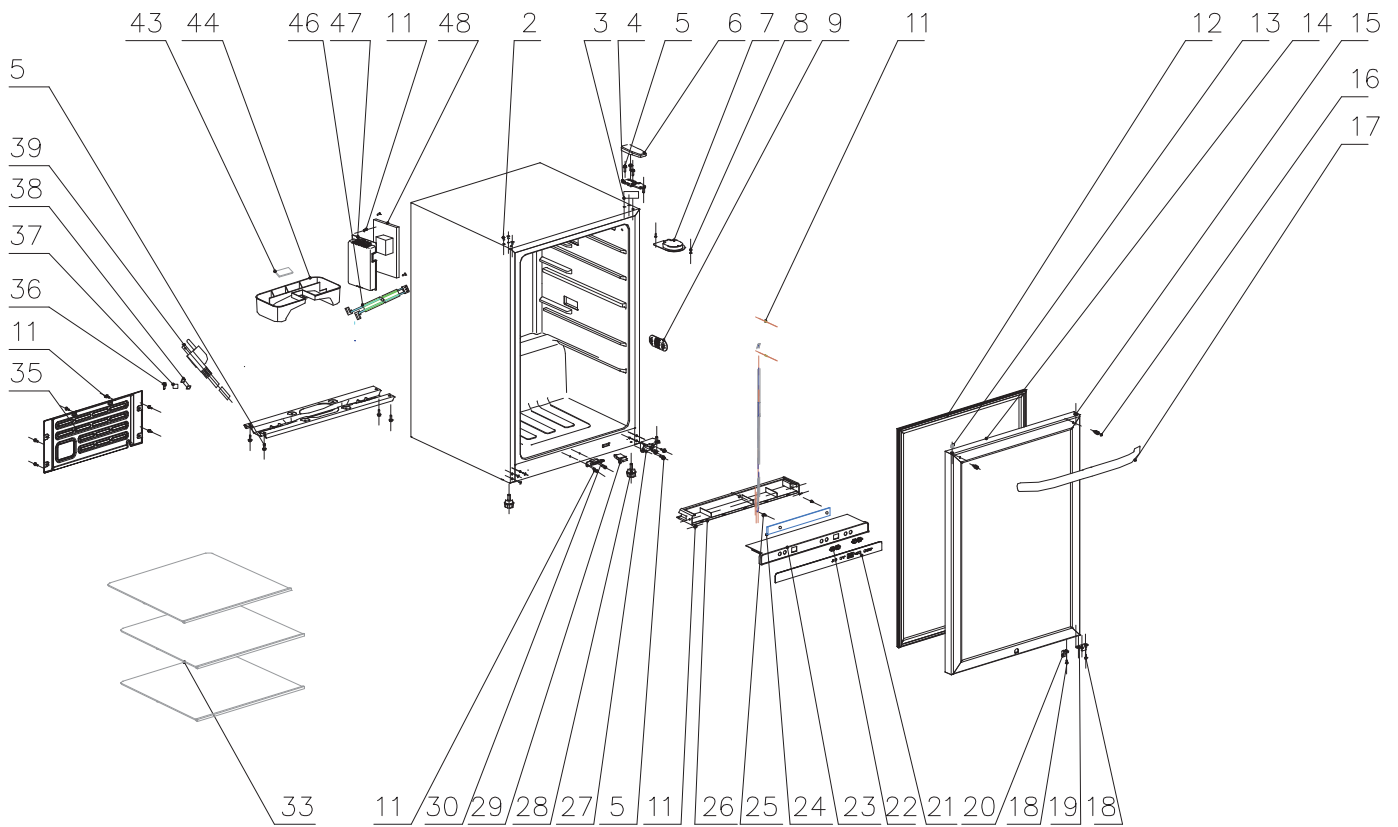

### RECOMMENDED SPARES

---

POS. NO	PART NO.	DESCRIPTION
2	5304479779	Plug, hinge hole, cabinet
3	5304479780	Washer, top hinge
4	5304479781	Hinge, top
5	5304480019	Screw, hinge, (6)
6	5304479782	Cover, top hinge
7 #	5304479803	Lamp Assembly, LED
8	5304479804	Screw, tapping, stainless steel
9	5304479805	Cover, temp sensor
9* #	5304479971	Thermistor, temp sensor
11	5304479807	Screw, tapping, stainless steel
12 #	5304479808	Gasket, door
13	5304479809	Plug, door hole
14	5304479830	Door Assembly, glass/steel
15	5304479789	Bushing, hinge
16	5304479811	Screw, shoulder, door handle
17	5304479812	Handle Assembly, door
18	5304479813	Screw, tapping, door
19	5304479790	Stop, door
20	5304479791	Bracket, door switch
21	5304479831	Control Panel, console
22	5304479936	Push Button
23	5304479815	Overlay, control board, cover
24 #	5304479832	PC Board, input, display
25	5304479817	Screw, tapping, (2)
26	5304479818	Base, display board
27	5304479792	Hinge, bottom
28	5304479819	Foot, leveling screw, cabinet
29 #	5304479794	Switch, lamp/light
30	5304479795	Latch, door
33	5304479833	Shelf, glass
35	5304479822	Cover, access, rear
36	5304480022	Screw, tapping
37	5304479823	Clamp, strain relief, power cord
38	5304479838	Sleeve, power cord
39 #	5304479824	Power Cord, electric
43	5304479828	Pad, thermal mastic
44	5304479799	Tray, drip pan
46 #	5304479834	Wiring Harness, electrical
47	5304479835	Cover, control box
48 #	5304479837	PC Board, power/main
*	5304485424	Key, door lock