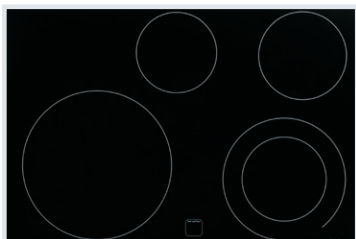

Built-In Cooktop

FGEC3045PS

30" Electric

Product Dimensions

Width	30-3/8"
Depth	21-3/8"
Height	2-5/8"

More Easy-To-Use Features

Approved Over Frigidaire® Electric Wall Ovens

Cooktops are approved for installation above any of our Single Electric Wall Ovens.

Available in:

Stainless
(S)

Elements	Size	Watts
Right Front	6" / 9"	1,600 / 3,000
Right Rear	7"	1,500
Left Front	12"	2,700
Left Rear	6"	1,200

Signature Features

SpaceWise® Expandable Elements

Flexible elements expand to your cooking needs.

Express-Select® Controls

Easily go from warm to boil.

Ceramic Glass Cooktop

For a more beautiful cooktop that's easy to clean.

Hot Surface Indicators

Features	
Controls	Express-Select®
Surface Type	Black Ceramic Glass
Right Front Element (Watts)	6" / 9" - 1,600 / 3,000
Right Rear Element (Watts)	7" - 1,500
Left Front Element (Watts)	12" - 2,700
Left Rear Element (Watts)	6" - 1,200
Hot Surface Indicators	Yes
Control Location	Right Side
Knob Colour	Stainless Steel
Knob Type	Cast Metal
Specifications	
Power Supply Connection Location	Right Rear
Voltage Rating	240V / 208V / 60Hz
Connected Load (kW Rating) @ 240 / 208 Volts ¹	8.4 / 6.3
Amps @ 240 / 208 Volts	35.0 / 30.3
Minimum Circuit Required (Amps)	40
Approved for Electric Single Wall Oven Combination Installation ²	Yes
Shipping Weight (Approx.)	60 Lbs.