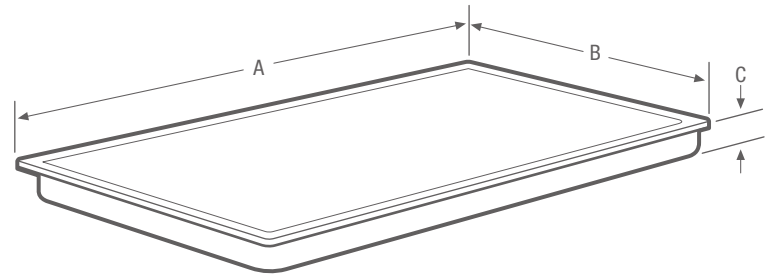

Available in:

Stainless
(S)

Elements	Size	Watts
Right Front	6" / 9"	1,600 / 3,000
Right Rear	7"	1,500
Left Front	12"	2,700
Left Rear	6"	1,200

Signature Features

SpaceWise® Expandable Elements

Flexible elements expand to your cooking needs.

Express-Select® Controls

Easily go from warm to boil.

Ceramic Glass Cooktop

For a more beautiful cooktop that's easy to clean.

Hot Surface Indicators

Features	
Controls	Express-Select®
Surface Type	Black Ceramic Glass
Right Front Element (Watts)	6" / 9" - 1,600 / 3,000
Right Rear Element (Watts)	7" - 1,500
Left Front Element (Watts)	12" - 2,700
Left Rear Element (Watts)	6" - 1,200
Hot Surface Indicators	Yes
Control Location	Right Side
Knob Colour	Stainless Steel
Knob Type	Cast Metal
Specifications	
Power Supply Connection Location	Right Rear
Voltage Rating	240V / 208V / 60Hz
Connected Load (kW Rating) @ 240 / 208 Volts ¹	8.4 / 6.3
Amps @ 240 / 208 Volts	35.0 / 30.3
Minimum Circuit Required (Amps)	40
Approved for Electric Single Wall Oven Combination Installation ²	Yes
Shipping Weight (Approx.)	60 Lbs.

NOTE: For planning purposes only. Always consult local and national electric codes. Refer to Product Installation Guide for detailed installation instructions on the web at frigidaire.ca.

Product Dimensions		Cutout Dimensions	
A - Width	30-3/8"	Width (Min.) / (Max.)	29-5/8" / 29-7/8"
B - Depth	21-3/8"	Depth (Min.) / (Max.)	20-1/4" / 20-1/2"
C - Height	2-5/8"	Height	5"