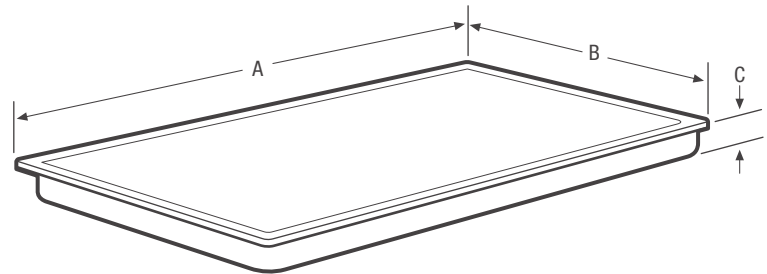

Available in:

Stainless
(S)

Elements	Size	Watts
Right Front	9"	3,100
Right Rear	5" / 7"	750 / 1,800
Left Front	7"	1,800
Left Rear	7"	1,800
Left Bridge	SpaceWise® Bridge	800

Signature Features

PowerPlus® Boil

Boil water fast.

Pro-Select® Controls

Precise control at your fingertips.

SpaceWise® Expandable Elements

Flexible elements expand to your cooking needs.

SpaceWise® Bridge Element

A flexible element lets you combine two elements into one to fit larger cookware.

Features	
Controls	Pro-Select*
Surface Type	Black Ceramic Glass
Right Front Element (Watts)	9" - 3,100
Right Rear Element (Watts)	5" / 7" - 750 / 1,800
Left Front Element (Watts)	7" - 1,800
Left Rear Element (Watts)	7" - 1,800
Left Bridge Element (Watts)	SpaceWise* Bridge - 800
Center Element (Watts)	
Hot Surface Indicators	Yes
Control Location	Right Side
Knob Colour	Stainless
Knob Type	Cast Metal
Specifications	
Power Supply Connection Location	Right Front
Voltage Rating	240V / 208V / 60Hz
Connected Load (kW Rating) @ 240 / 208 Volts ¹	9.4 / 7.1
Amps @ 240 / 208 Volts	39.2 / 34.1
Minimum Circuit Required (Amps)	40
Approved for Electric Single Wall Oven Combination Installation ²	Yes
Shipping Weight (Approx.)	60 Lbs.

NOTE: For planning purposes only. Always consult local and national electric codes. Refer to Product Installation Guide for detailed installation instructions on the web at frigidaire.ca.

Product Dimensions		Cutout Dimensions	
A - Width	30-3/4"	Width (Min.) / (Max.)	29-3/4" / 30-1/8"
B - Depth	21-1/2"	Depth (Min.) / (Max.)	20-3/8" / 20-3/4"
C - Height	5"	Height	6"