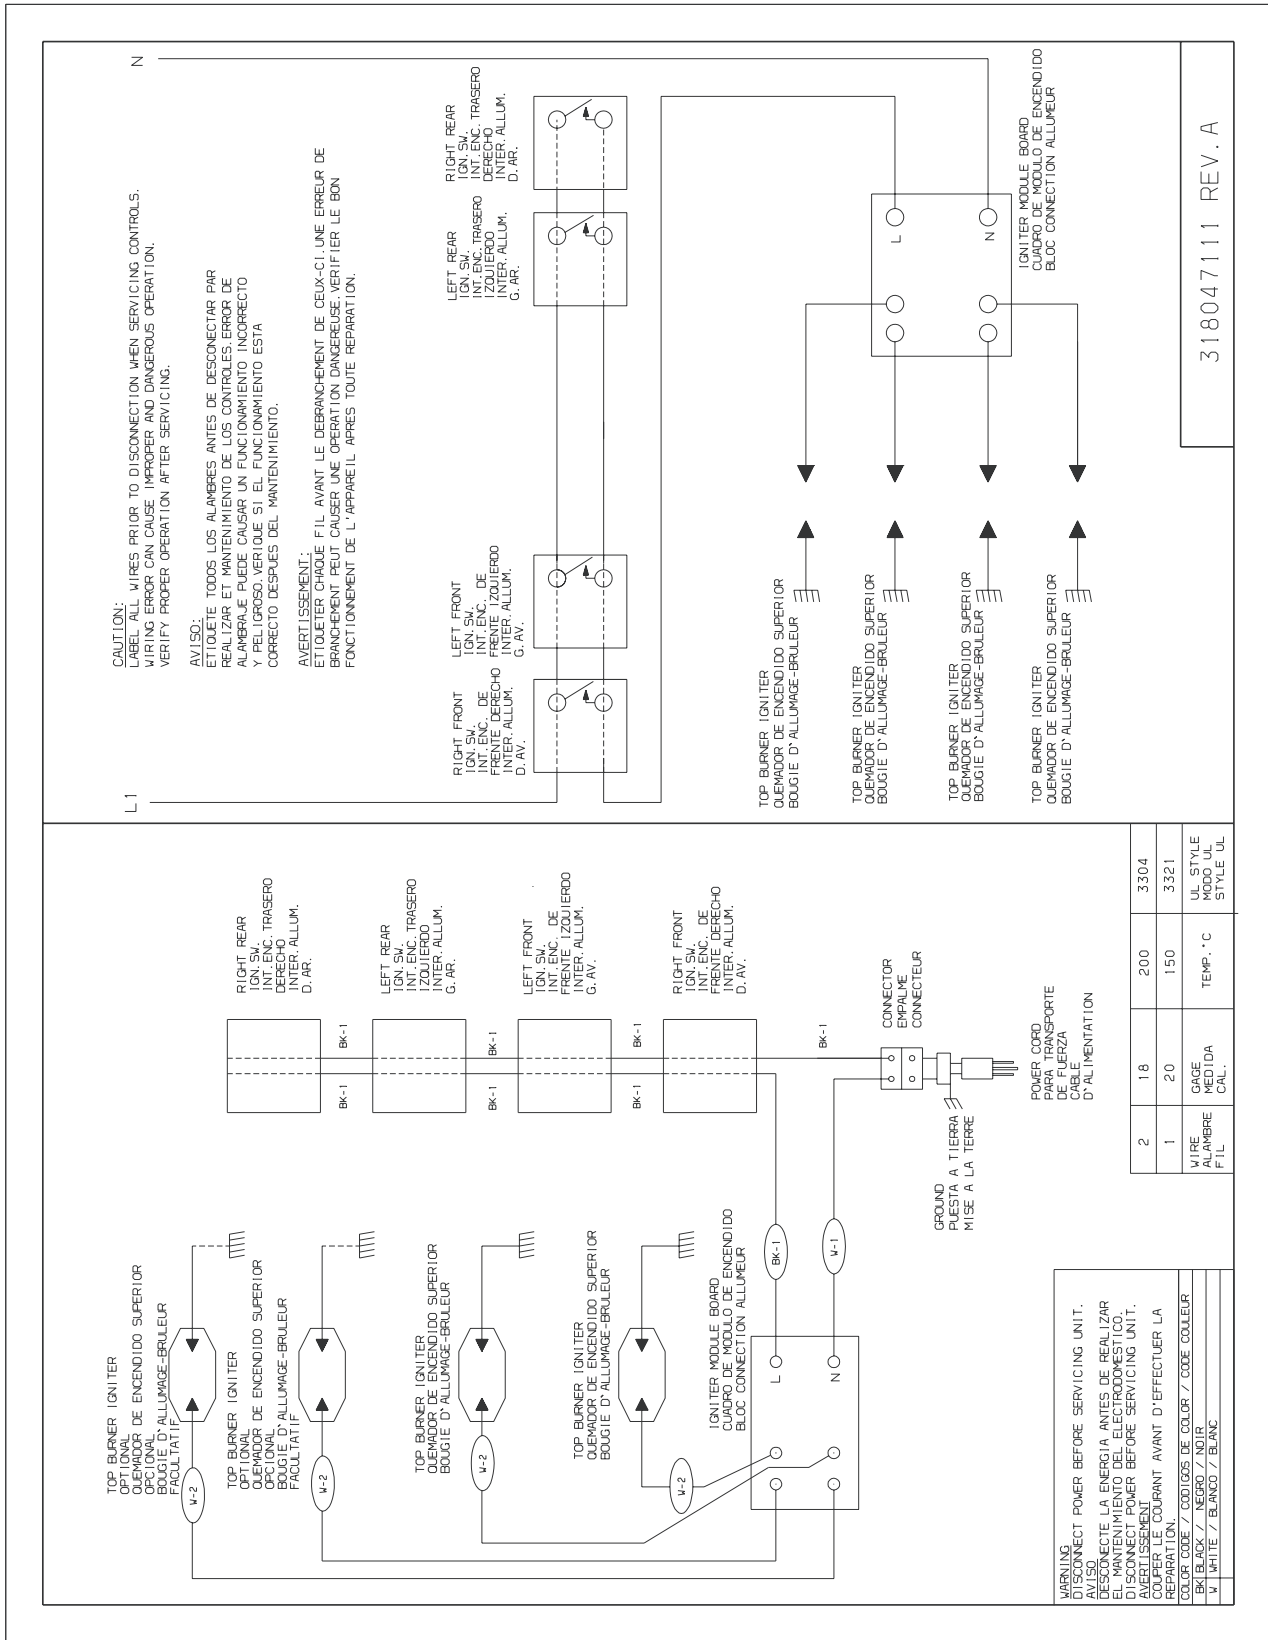

WIRING DIAGRAM

318047111 REV. A

2	18	200	3304
1	20	150	3321
WIRE ALAMBRE FIL	GAGE MEDIDA CAL.	TEMP. °C	UL STYLE MODELO UL STYLE UL

WARNING
DISCONNECT POWER BEFORE SERVICING UNIT.
AVISO
DESCONECTE LA ENERGIA ANTES DE REALIZAR
EL MANTENIMIENTO DE ELECTRODOMESTICO.
DISCONNECT POWER BEFORE SERVICING UNIT.
AVERTISSEMENT
COUPER LE COURANT AVANT D'EFFECTUER LA
REPARATION.

COLOR CODE / CODIGOS DE COLOR / CODE COULEUR
BK BLACK / NEGRO / NOIR
W WHITE / BLANCO / BLANC