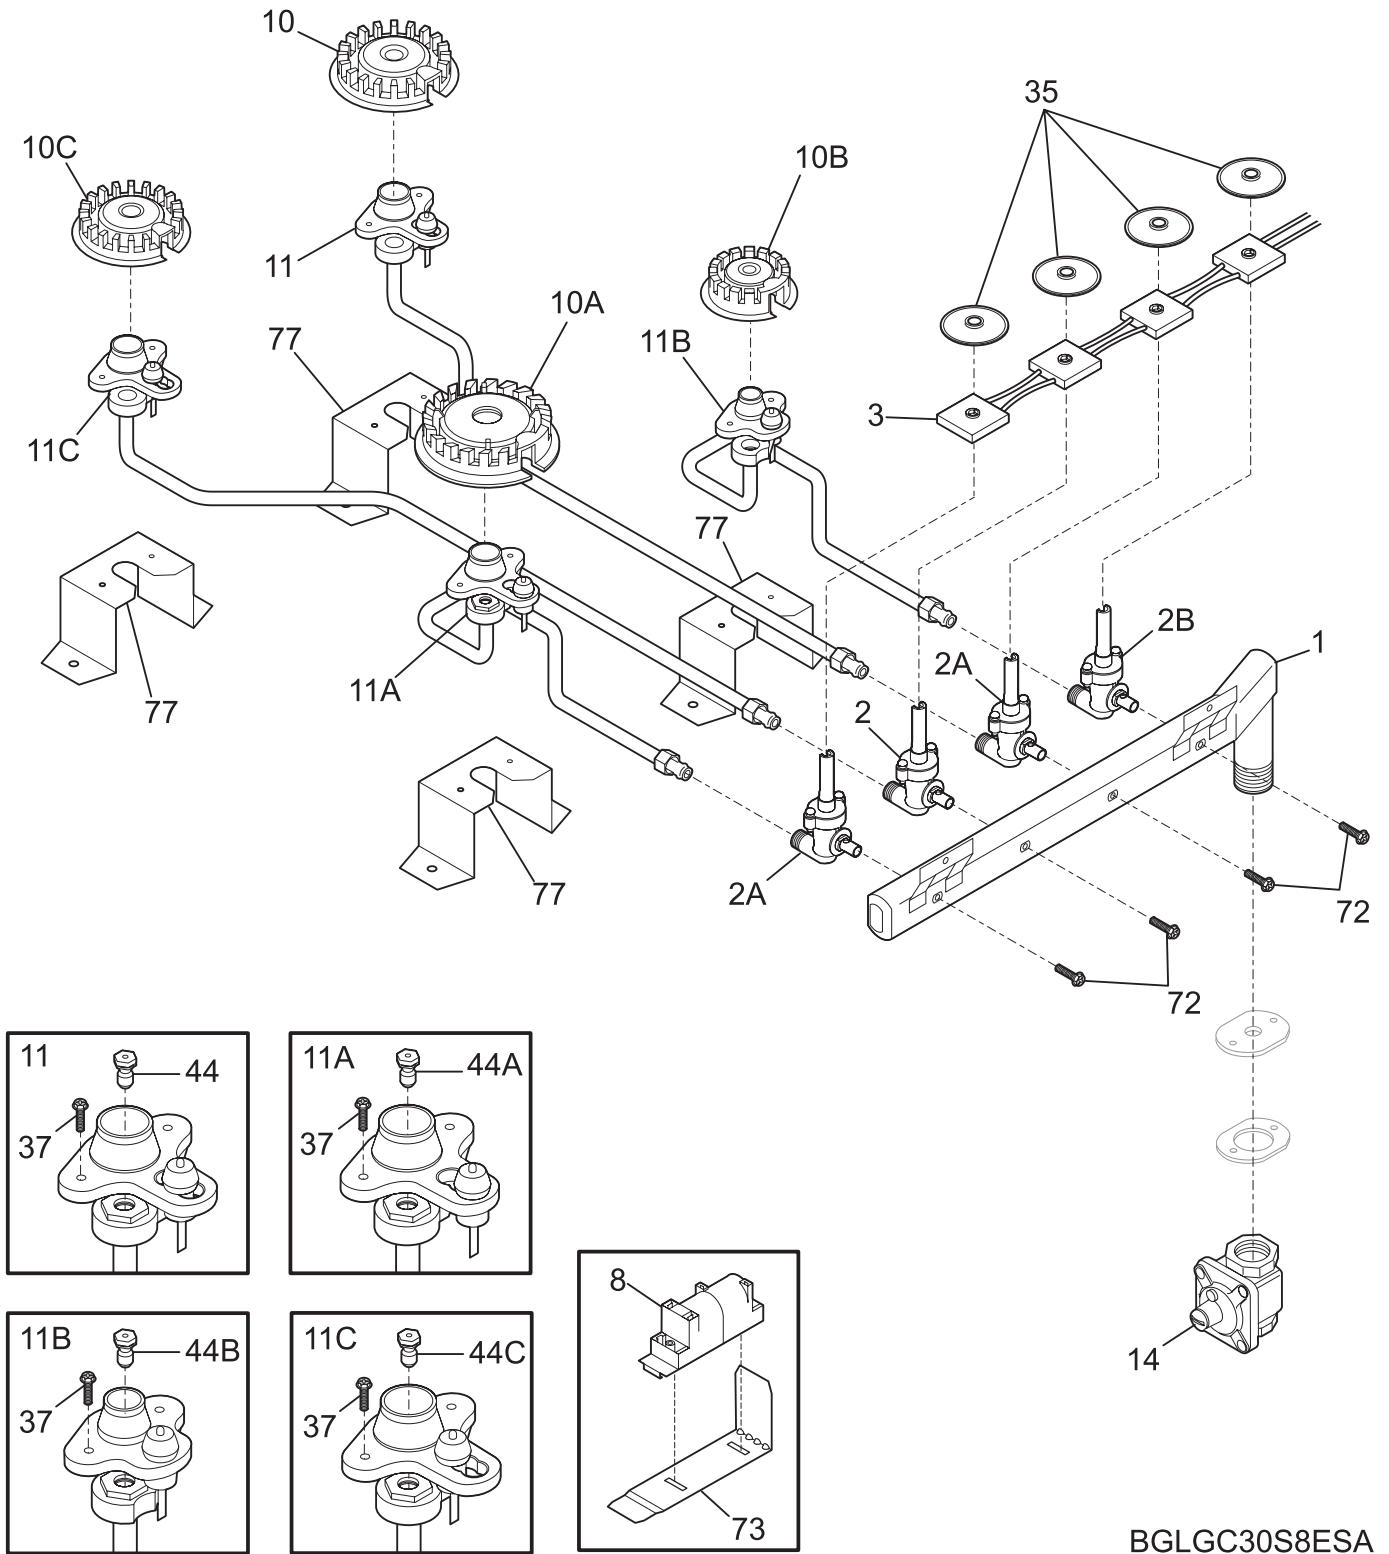

COOK TOP

Model Index: A GLGC30S8E (GLGC30S8ESA)
B GLGC30S8E (GLGC30S8EBA)
C GLGC30S8E (GLGC30S8EQA)

POS. NO	PART NO.		DESCRIPTION
3	318171401	A B C	Support
16	318018539	A - -	Main Top, glass, white
16	318018541	- B -	Main Top, glass, black
16	318018540	- - C	Main Top, glass, bisque
20	318321301	A - -	Grate, double, gray, (2)
20	318321300	- B -	Grate, double, black, (2)
20	318321302	- - C	Grate, double, brown, (2)
21	316241700	A - -	Skirt, 11K burner, gray
21	316241701	- B -	Skirt, 11K burner, black
21	316241706	- - C	Skirt, 11K burner, brown
21A	316264900	A - -	Skirt, 14K burner, gray
21A	316264901	- B -	Skirt, 14K burner, black
21A	316264905	- - C	Skirt, 14K burner, brown
21B	316241900	A - -	Skirt, 5K burner, gray
21B	316241901	- B -	Skirt, 5K burner, black
21B	316241906	- - C	Skirt, 5K burner, brown
21C	316241800	A - -	Skirt, 9.5K burner, gray
21C	316241801	- B -	Skirt, 9.5K burner, black
21C	316241806	- - C	Skirt, 9.5K burner, brown
22	316242801	A - -	Cap, 11K burner, gray
22	316242800	- B -	Cap, 11K burner, black
22	316242805	- - C	Cap, 11K burner, brown
22A	316219801	A - -	Cap, 14K burner, gray
22A	316219800	- B -	Cap, 14K burner, black
22A	316219804	- - C	Cap, 14K burner, brown
22B	316206501	A - -	Cap, 5K burner, gray
22B	316206500	- B -	Cap, 5K burner, black
22B	316206504	- - C	Cap, 5K burner, brown
22C	316242901	A - -	Cap, 9.5K burner, gray
22C	316242900	- B -	Cap, 9.5K burner, black
22C	316242905	- - C	Cap, 9.5K burner, brown
31	316242001	A B C	Seal, 12K burner
31A	316242000	A B C	Seal, 14K burner
31B	316242003	A B C	Seal, 5K burner
31C	316242002	A B C	Seal, 9.5K burner
36	318196155	A - -	Knob, control, white
36	318196157	- B -	Knob, control, black
36	318196156	- - C	Knob, control, bisque
45	318146201	A B -	Bushing, white
45	318146220	- - C	Bushing, black
46	318077420	A B C	Burner Box
47	318144006	A B C	Cord, service
64	5303304033	A B C	Bracket, retainer
65	5303304032	A B C	Seal, rubber
132	3201437	A B C	Strain relief
136	5303935029	A B C	Support
137	5303285443	A B C	Screw, lock bracket, 10-24 x 2.00
*	5303211311	A B C	Screw, 8 x 0.500

BURNER

BGLGC30S8ESA