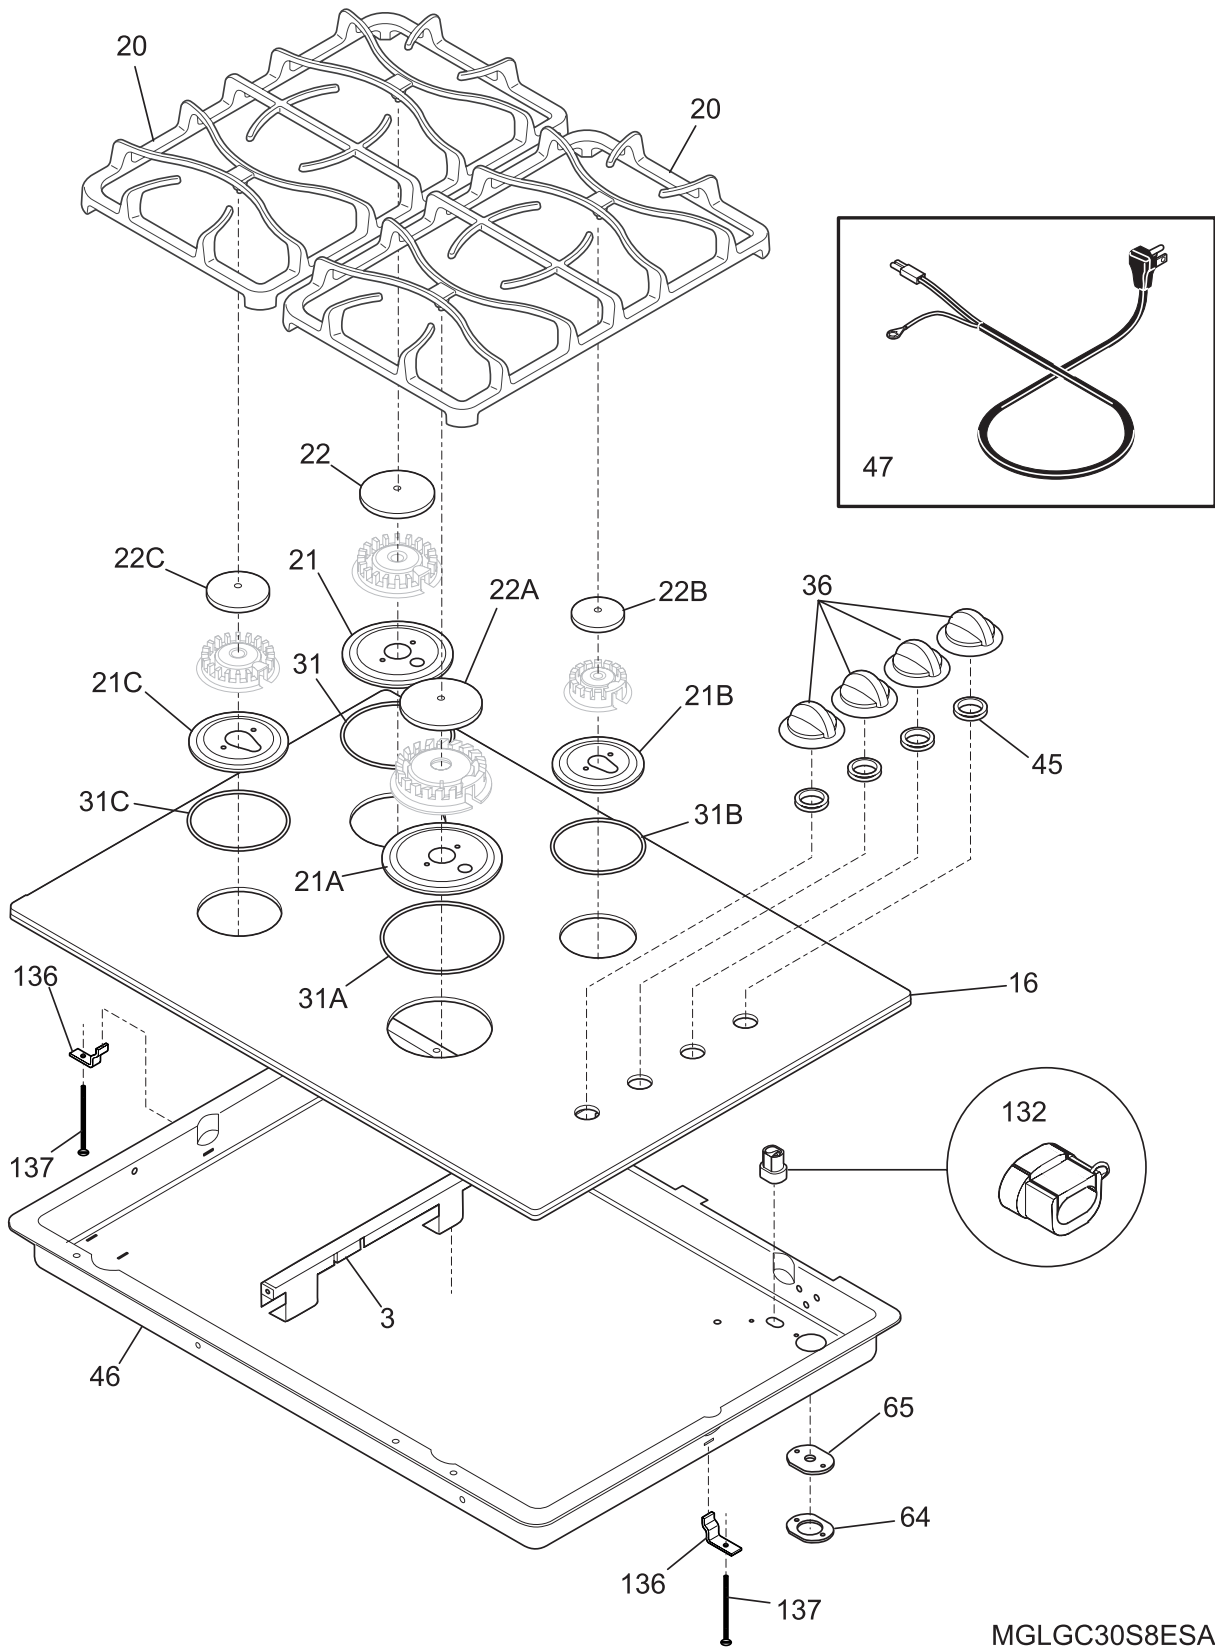

COOK TOP

MGLGC30S8ESA

COOK TOP

Model Index: A GLGC30S8E (GLGC30S8ESA)
B GLGC30S8E (GLGC30S8EBA)
C GLGC30S8E (GLGC30S8EQA)

POS. NO	PART NO.		DESCRIPTION
3	318171401	A B C	Support
16	318018539	A - -	Main Top, glass, white
16	318018541	- B -	Main Top, glass, black
16	318018540	- - C	Main Top, glass, bisque
20	318321301	A - -	Grate, double, gray, (2)
20	318321300	- B -	Grate, double, black, (2)
20	318321302	- - C	Grate, double, brown, (2)
21	316241700	A - -	Skirt, 11K burner, gray
21	316241701	- B -	Skirt, 11K burner, black
21	316241706	- - C	Skirt, 11K burner, brown
21A	316264900	A - -	Skirt, 14K burner, gray
21A	316264901	- B -	Skirt, 14K burner, black
21A	316264905	- - C	Skirt, 14K burner, brown
21B	316241900	A - -	Skirt, 5K burner, gray
21B	316241901	- B -	Skirt, 5K burner, black
21B	316241906	- - C	Skirt, 5K burner, brown
21C	316241800	A - -	Skirt, 9.5K burner, gray
21C	316241801	- B -	Skirt, 9.5K burner, black
21C	316241806	- - C	Skirt, 9.5K burner, brown
22	316242801	A - -	Cap, 11K burner, gray
22	316242800	- B -	Cap, 11K burner, black
22	316242805	- - C	Cap, 11K burner, brown
22A	316219801	A - -	Cap, 14K burner, gray
22A	316219800	- B -	Cap, 14K burner, black
22A	316219804	- - C	Cap, 14K burner, brown
22B	316206501	A - -	Cap, 5K burner, gray
22B	316206500	- B -	Cap, 5K burner, black
22B	316206504	- - C	Cap, 5K burner, brown
22C	316242901	A - -	Cap, 9.5K burner, gray
22C	316242900	- B -	Cap, 9.5K burner, black
22C	316242905	- - C	Cap, 9.5K burner, brown
31	316242001	A B C	Seal, 12K burner
31A	316242000	A B C	Seal, 14K burner
31B	316242003	A B C	Seal, 5K burner
31C	316242002	A B C	Seal, 9.5K burner
36	318196155	A - -	Knob, control, white
36	318196157	- B -	Knob, control, black
36	318196156	- - C	Knob, control, bisque
45	318146201	A B -	Bushing, white
45	318146220	- - C	Bushing, black
46	318077420	A B C	Burner Box
47	318144006	A B C	Cord, service
64	5303304033	A B C	Bracket, retainer
65	5303304032	A B C	Seal, rubber
132	3201437	A B C	Strain relief
136	5303935029	A B C	Support
137	5303285443	A B C	Screw, lock bracket, 10-24 x 2.00
*	5303211311	A B C	Screw, 8 x 0.500