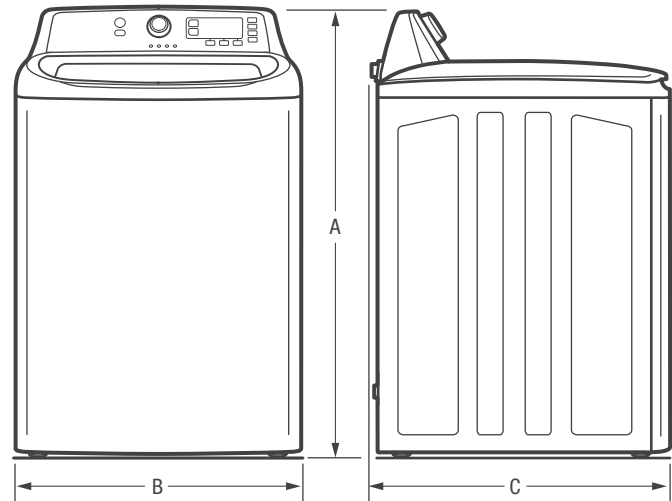

Features	
Washer Type	HE Top Load
Total Capacity I.E.C. (Cu.Ft.)	4.7
Controls	Digital
Washer Drum Interior	Stainless Steel
Interior Light	
Vibration Control System	
Framed Glass Window Lid	Yes
Suspension System	Hanging
Wash System	Agitator
TimeWise® Technology	
Fresh Water Rinse	Yes
WaterFall™ Wash	
Estimated Time Remaining	Yes
Bleach Dispenser	Yes
Fabric Softener Dispenser	Yes
Cycle Status Lights	Yes
Cycle Signal	Yes
Cycle Signal "On/Off"	Yes
Control Lock	Yes
Start/Pause/Cancel Knobs	Yes
Delay Start	Up to 24 Hours
Agitate Speed (Stroke/Min.)	Variable
Spin Speed (Maximum RPM)	680
Sound Package	
Adjustable Leveling Legs	2
Cycles	
Wash Cycles	12
Specialty Cycles	0
Options	
Water Temperature Selections	3
Water Levels	Automatic
Spin Speed Selections	Automatic
Soil Level Selections	5
Energy Saver Option	Yes
Optional Accessories	
Drain Hose Extension Kit	PN# 137098000
Certifications	
ENERGY STAR®	
Specifications	
Power Supply Connection Location	Left Top Rear
Water Inlet Connection Location	Left Rear
Voltage Rating	120V / 60Hz
Connected Load (kW Rating) @ 120 Volts¹	0.4
Watts @ 120 Volts / Amps @ 120 Volts	295 / 4.0
Minimum Circuit Required (Amps)	15
Shipping Weight (Approx.)	157 Lbs.

¹For use on adequately wired 120V, dedicated circuit having 2-wire service with a separate ground wire. Appliance must be grounded for safe operation.

NOTE: For planning purposes only. Always consult local and national electric and plumbing codes. Refer to Product Installation Guide on the web at frigidaire.ca for detailed installation instructions.

Product Dimensions	
A - Height	44-1/4"
B - Width	27"
C - Depth	29"

Accessories information available on the web at frigidaire.ca