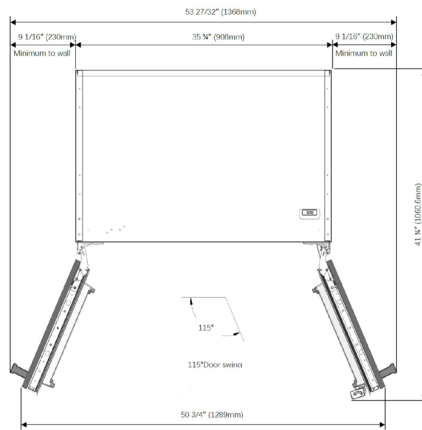

Active Cooling

Deep Freezing

SPECIFICATIONS

Contemporary European design
19.6cf (14cf fridge , and 5.6cf freezer)
90-degree opening flush hinges
Large and accessible digital display
Soft close crisper and pantry drawer
Refrigerator adjustable temp from +35°F (2°C) to +46°F (8°C)
Chiller Zone adjustable temp from +30°F (-1°C) to +41°F (5°C)
Freezer adjustable temp from +5°F (-15°C) to -11°F (-24°C).
Sabbath mode, Holiday mode, ECO mode
Height adjustable cantilever shelves
Spill-proof glass shelves
LED lighting
French door design
3D door adjustment for easy panel alignment
Ultra quiet 41 dB(A)
Appliance leveling from the front and rear

36" FRENCH DOOR PANEL READY FRIDGE

PANEL READY FRENCH DOOR REFRIGERATOR

CODE ID	36" FRENCH DOOR PANEL READY FRIDGE FM4FBM36FBI
Finish	Panel Ready
PERFORMANCE/CAPACITY	
Cooling System	Frost Free
Control System	Electronic
Energy Star Qualified	Yes
Refrigerant	R600A
Noise Level dB(A)	41
Total Net Volume, cu. ft. (Liters)	19.6 (555)
Fresh Food Net Volume, cu. ft. (Liters)	14 (396)
Freezer Net Volume, cu. ft. (Liters)	5.6 (159)
FEATURES	
Fridge Compartment	
Interior Filtered Water Dispenser	No
Control Display	Digital
Automatic Defrost	Yes
Interior Lighting	LED
Spill-proof Shelves	3
Crispers	1
Door Bins	3
Compressor	Inverter Fixed Frequency
Fan Assisted Cooling	Yes
Freezer Compartment	
Automatic Defrost	Yes
Freezer Drawers	1
Ice Maker	No
DIMENSIONS / WEIGHT	
Width in. (mm)	35-3/4 (908)
Height in. (mm)	83-9/16 (2123)
Depth in. (mm)	23-5/16 (592)
Product Weight lbs. (kg)	340 (154)
POWER / RATINGS	
Dedicated Circuit, V/Amps	120 V - 15 A
Supply voltage, V/Hz	120 V - 60 Hz
Rated Current, Amps	3.0 A