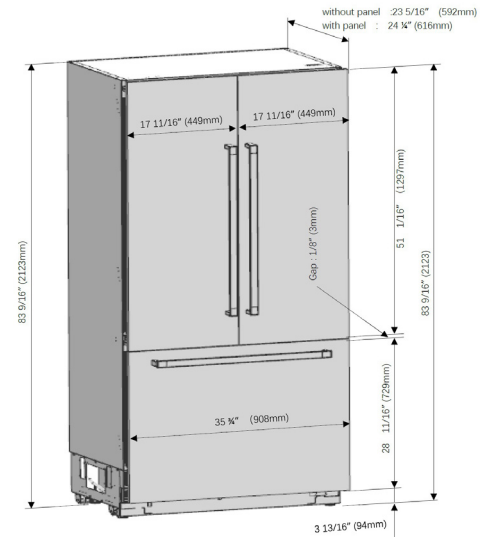

36" FRENCH DOOR PANEL READY FRIDGE

CODE ID

PANEL READY FRENCH DOOR REFRIGERATOR

FM4FBM36FBI

LED Lighting

Total No Frost

Noise Level 41 (dB)

Integrated Installation

Active Cooling

Deep Freezing

SPECIFICATIONS

Contemporary European design
19.6cf (14cf fridge , and 5.6cf freezer)
90-degree opening flush hinges
Large and accessible digital display
Soft close crisper and pantry drawer
Refrigerator adjustable temp from +35°F (2°C) to +46°F (8°C)
Chiller Zone adjustable temp from +30°F (-1°C) to +41°F (5°C)
Freezer adjustable temp from +5°F (-15°C) to -11°F (-24°C).
Sabbath mode, Holiday mode, ECO mode
Height adjustable cantilever shelves
Spill-proof glass shelves
LED lighting
French door design
3D door adjustment for easy panel alignment
Ultra quiet 41 dB(A)
Appliance leveling from the front and rear

36" FRENCH DOOR PANEL READY FRIDGE

PANEL READY FRENCH DOOR REFRIGERATOR

CODE ID	36" FRENCH DOOR PANEL READY FRIDGE FM4FBM36FBI
Finish	Panel Ready
PERFORMANCE/CAPACITY	
Cooling System	Frost Free
Control System	Electronic
Energy Star Qualified	Yes
Refrigerant	R600A
Noise Level dB(A)	41
Total Net Volume, cu. ft. (Liters)	19.6 (555)
Fresh Food Net Volume, cu. ft. (Liters)	14 (396)
Freezer Net Volume, cu. ft. (Liters)	5.6 (159)
FEATURES	
Fridge Compartment	
Interior Filtered Water Dispenser	No
Control Display	Digital
Automatic Defrost	Yes
Interior Lighting	LED
Spill-proof Shelves	3
Crispers	1
Door Bins	3
Compressor	Inverter Fixed Frequency
Fan Assisted Cooling	Yes
Freezer Compartment	
Automatic Defrost	Yes
Freezer Drawers	1
Ice Maker	No
DIMENSIONS / WEIGHT	
Width in. (mm)	35-3/4 (908)
Height in. (mm)	83-9/16 (2123)
Depth in. (mm)	23-5/16 (592)
Product Weight lbs. (kg)	340 (154)
POWER / RATINGS	
Dedicated Circuit, V/Amps	120 V - 15 A
Supply voltage, V/Hz	120 V - 60 Hz
Rated Current, Amps	3.0 A