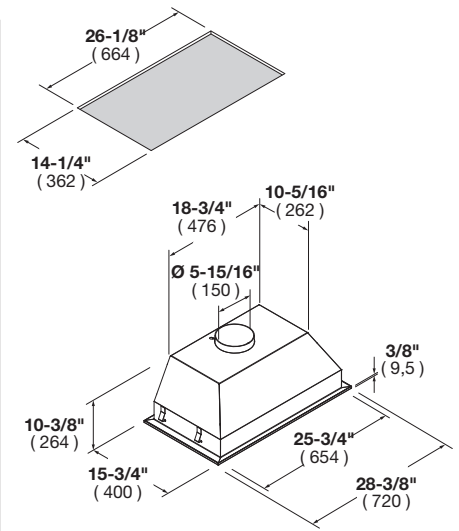

INSERT HOOD

600 CFM
69 dB sound rating
Baffle Filters
LED Lighting

OPTIONAL ACCESSORIES

FMFIL Charcoal Filters

DISTINTO

28" INSERT HOOD

CODE ID	F4BP28S1 - 28" INSERT HOOD	
Series and Finish	400 Series - Insert - Stainless Steel	
CONTROL PANEL		
Control Type	4 speed mechanical control	
PERFORMANCES		
Output (CFM)	600	
Sound Level (dB)	69	
Motor	One	
Venting Type	Ducted and recirculating	
FEATURES		
Filter Style	Baffle	
Lighting	2 x 1.2W LED	
Duct diameter	5 - 15/16"	(150 mm)
DIMENSIONS/WEIGHT		
Overall dim - Width	28 - 3/8"	(720 mm)
Overall dim - Height	10 - 5/8"	(270 mm)
Overall dim - Depth	15 - 3/4"	(400 mm)
Cut-out (w x d)	26 - 1/8" x 14 - 1/4"	(664 mm x 362 mm)
Gross Weight	33 lbs	(15 kg)
POWER / RATINGS (115 V, 60 HZ)		
Watts / Amps	430W - 3.8A	
Power Cable	Nema 5-15P	
INSTRUCTIONS FOR USE		
Use & Care Manual / Installation Manual	English / French / Spanish	