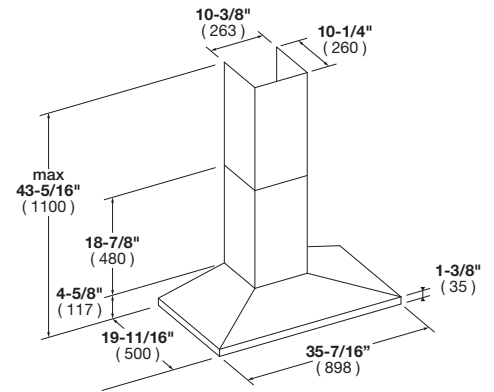

Wall hung installation

HOOD

Scotch brite stainless steel
Electronic controls
4 Speed Settings
LED lighting
Led 2x1,2 W - 3200 K
Fan motor 600 CFM
69 dB sound rating
Baffle filter

Minimum distance:

- Electric hob	21"	- 53 cm
- Gas hob	24"	- 61 cm

OPTIONAL ACCESSORIES

FMFIL

Charcoal filter

DISTINTO

36" CHIMNEY WALL HOOD

CODE ID	F4CW36S1 - 36" CHIMNEY WALL HOOD	
Series and Finish	Distinto series - Stainless Steel (AISI 430)	
CONTROL PANEL		
Control Type	Electronic control	
PERFORMANCES		
Output (CFM)	600	
Sound Level (dB)	69	
Motor	Single Motor	
FEATURES		
Filter Style	Pro Baffle	
Lighting	2 x 1.2W LED	
Duct diameter	5-9/10"	(150 mm)
DIMENSIONS/WEIGHT		
Overall dim - Width	35 - 7/16"	(898 mm)
Overall dim - Height	43-5/16"	(1100 mm)
Overall dim - Depth	19-11/16"	(500 mm)
Gross Weight	49 lbs	(22 kg)
POWER / RATINGS (120 V, 60 HZ)		
Watts / Ampere	430W - 2.8A	
Power Cable	Standard	
INSTRUCTIONS FOR USE		
Use & Care Manual / Installation Manual	English / French / Spanish	