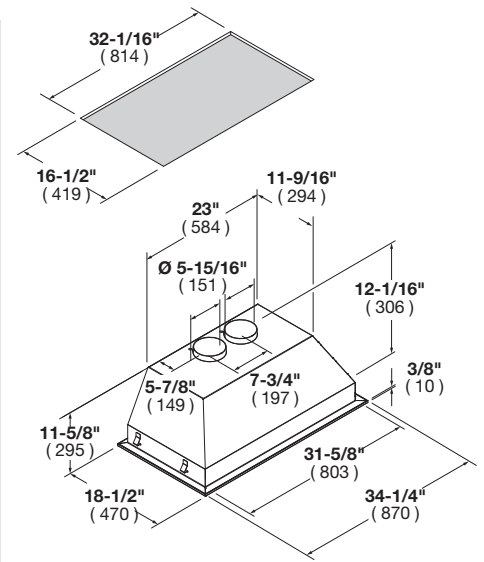

INSERT HOOD

600 CFM
69 dB sound rating
Pro Baffle Filters
LED Lighting

OPTIONAL ACCESSORIES

FMFIL Charcoal Filters

DISTINTO

34" INSERT HOOD

CODE ID	F6BP34S1 - 34" INSERT HOOD	
Series and Finish	600 Series - Insert - Stainless Steel	
CONTROL PANEL		
Control Type	4 speed mechanical control	
PERFORMANCES		
Output (CFM)	600	
Sound Level (dB)	69	
Motor	One	
Venting Type	Ducted and recirculating	
FEATURES		
Filter Style	Pro Baffle	
Lighting	2 x 1.2W LED	
Duct diameter	5 - 15/16"	(150 mm)
DIMENSIONS/WEIGHT		
Overall dim - Width	34 - 1/4"	(870 mm)
Overall dim - Height	13 - 1/8"	(330 mm)
Overall dim - Depth	18 - 1/2"	(470 mm)
Cut-out (w x d)	32 - 1/16" x 16 - 1/2"	(814 mm x 419 mm)
Gross Weight	51 lbs	(23 kg)
POWER / RATINGS (115 V, 60 HZ)		
Watts / Amps	430W - 3.8A	
Power Cable	Nema 5-15P	
INSTRUCTIONS FOR USE		
Use & Care Manual / Installation Manual	English / French / Spanish	