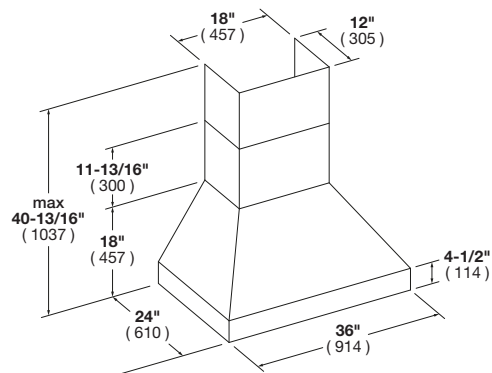

Minimum distance:

- Electric hob	20"	- 51 cm
- Gas hob	25"	- 63 cm

OPTIONAL ACCESSORIES

FMFIL

Charcoal filter

SOFIA

36" PROFESSIONAL CHIMNEY HOOD

CODE ID	F6PC36DS1 - 36" PRO CHIMNEY HOOD	
Series and Finish	Professional Design - Stainless Steel (AISI 430)	
CONTROL PANEL		
Control Type	3 Control Knobs	
PERFORMANCES		
Output (CFM)	1000	
Sound Level (dB)	75	
Motor	Twin Motor	
FEATURES		
Filter Style	Pro Baffle	
Lighting	4 x 1.2W LED	
Duct dimension (width x depth)	18" x 12"	(457 x 305 mm)
DIMENSIONS/WEIGHT		
Overall dim - Width	36"	(914 mm)
Overall dim - Height	40-13/16"	(1037 mm)
Overall dim - Depth	24"	(610 mm)
Gross Weight	86 lbs	(39 kg)
POWER / RATINGS (120 V, 60 HZ)		
Watts	540W	
Power Cable	Standard	
INSTRUCTIONS FOR USE		
Use & Care Manual / Installation Manual	English / French / Spanish	