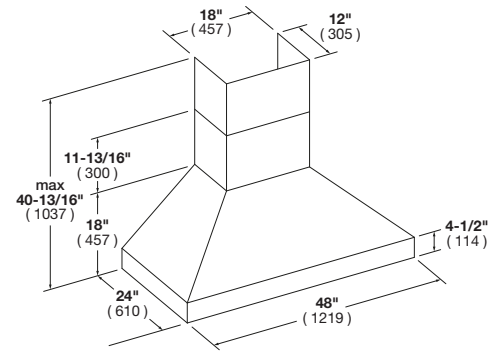

Minimum distance:

- Electric hob	21"	- 53 cm
- Gas hob	25"	- 63 cm

OPTIONAL ACCESSORIES

FMFIL

Charcoal filter

SOFIA

48" PROFESSIONAL CHIMNEY HOOD

CODE ID	F6PC48DS1 - 48" PRO CHIMNEY HOOD	
Series and Finish	Professional Design - Stainless Steel (AISI 430)	
CONTROL PANEL		
Control Type	3 Control Knobs	
PERFORMANCES		
Output (CFM)	1000	
Sound Level (dB)	75	
Motor	Twin Motor	
FEATURES		
Filter Style	Pro Baffle	
Lighting	6 x 1.2W LED	
Duct dimension (width x depth)	18" x 12"	(457 x 305 mm)
DIMENSIONS/WEIGHT		
Overall dim - Width	48"	(1219 mm)
Overall dim - Height	40-13/16"	(1037 mm)
Overall dim - Depth	24"	(610 mm)
Gross Weight	100 lbs	(45 kg)
POWER / RATINGS (120 V, 60 HZ)		
Watts	540W	
Power Cable	Standard	
INSTRUCTIONS FOR USE		
Use & Care Manual / Installation Manual	English / French / Spanish	