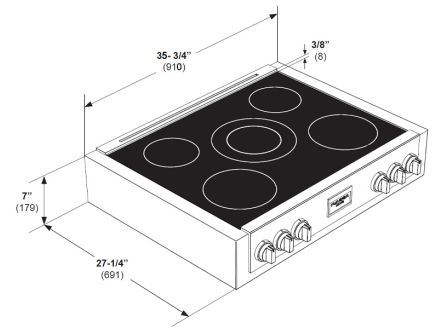

SOFIA

36" PROFESSIONAL INDUCTION RANGE TOP

CODE ID	F6IRT365S1 - 36" PROFESSIONAL INDUCTION RANGE TOP				
Series and Finish	600 Series - Professional Design - Stainless Steel				
CONTROL PANEL					
Control Type	6 Heavy Duty Knobs				
COOKTOP					
Type	INDUCTION				
Cooking Surface	Ceramic Glass				
INDUCTION COOKTOP FEATURES					
Pot Detection System	•				
Child Lock Function	•				
Cooling Fan System	•				
Failure Codes Indication	•				
Knob for Power Setting (illuminated)	•				
Power Levels	1 to 9				
Digital Display for Power Level indication	•				
Melting Function 113°F / 45°C	•				
Warming Function 158°F / 70°C	•				
Booster/Fast Boil Function for Each Zone	•				
Automatic Heat-up Time	•				
Minute Minder	•				
Residual Heat Indication	•				
Cooking Zones	5				
Burners types (Front-L/Front-R) Power (Max/Booster)	Inductor	9"	(230 mm)	2300W / 3700W	
Burners types (Rear-L/Rear-R) Power (Max/Booster)	Inductor	7 - 3/4"	(200 mm)	1850W / 3000W	
Burners types (Inner Middle) Power (Max/Booster)	Inductor	7 - 3/4"	(200 mm)	1850W / 2600W	
Burners types (Outer Middle) Power (Max/Booster)	Inductor	11"	(280 mm)	3000W / 5500W	
DIMENSIONS/WEIGHT					
Overall dim - Width	35 - 3/4"		(910 mm)		
Overall dim - Height	7"		(179 mm)		
Overall dim - Depth	29 - 3/4"		(756 mm)		
Cut-out - Width	36"		(916 mm)		
Cut-out - Height (min)	7"		(179 mm)		
Cut-out - Depth (min - max)	24", 25 - 1/2"		(610 mm) - (650 mm)		
POWER / RATINGS (208/240 V, 60 HZ)					
kW / Amps rating at 240V, 60Hz	10.80 kW - 45A				
kW / Amps rating at 208V, 60Hz	9.80 kW - 47A				
Power Cable	Conduit				
INSTRUCTIONS FOR USE					
Use & Care Manual / Installation Manual	English / French / Spanish