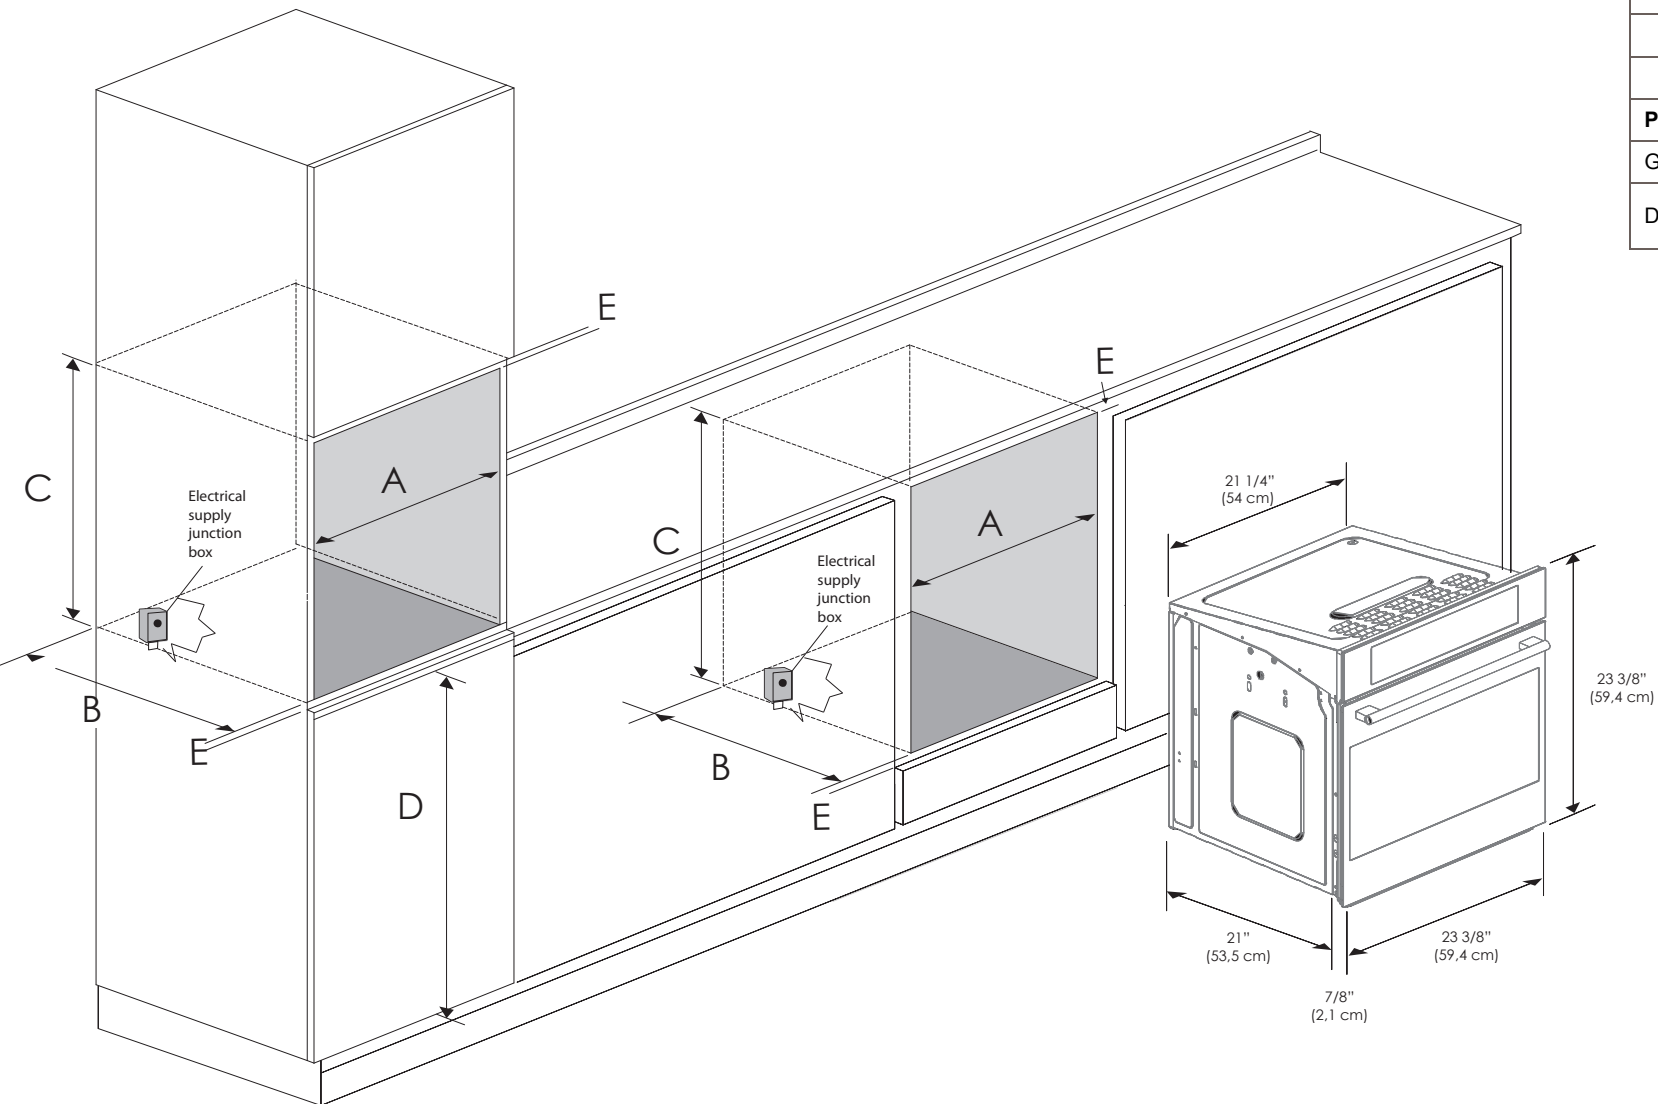

FULGOR

MILANO

24" Wall Single Oven 100 SERIES

Weight & Dimensions

Ltr.	CUTOUT DIMENSION	inch	cm
A	Cutout Width	22 1/16"	56cm
B	Cutout Depth (min)	22 1/16"	56cm
C	Cutout Height	23"	58,5cm
D	Floor Bottom of Cutout	34"	86,5cm
E	Minimum Spacing	1/2"	1,3cm
PACKAGING		lb / inch	Kg / mm
GROSS WEIGHT		90lb	41 Kg
DIMENSION		W D H	27"1/2 26"3/4 700mm 680mm 700mm