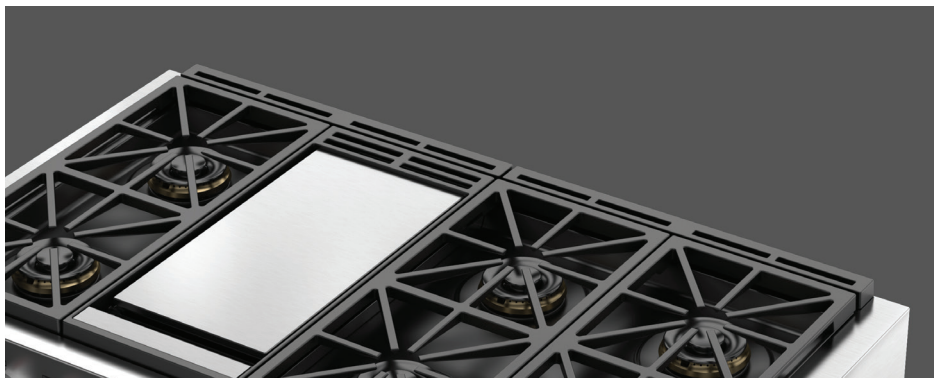

48" BLACK CAST IRON - ISLAND TRIM

CODE ID

48" PROFESSIONAL CAST IRON TRIM

F6BG48BCI

ISLAND TRIM

Island trim for 48-inch Professional Gas Ranges
Black cast iron