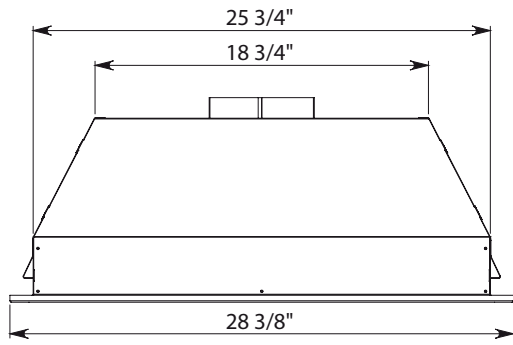

FULGOR MILANO

Hoods Insert 400 SERIES

Weight & Dimensions

PACKAGING DIMENSION	28"	
	cm	inches
WIDTH	80,5 cm	31 3/4"
DEPTH	48 cm	19"
HEIGHT	35 cm	13 3/4"

WEIGHT	28"	
	lb (Kg)	
GROSS WEIGHT	33 (15)	
NET WEIGHT	28,7 (13)	