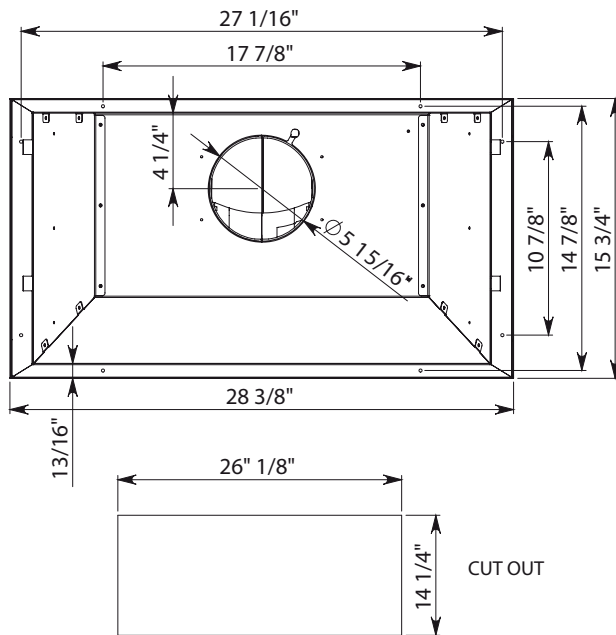

FULGOR MILANO

Hoods Insert 400 SERIES

Weight & Dimensions

PACKAGING DIMENSION	28"	
	cm	inches
WIDTH	80,5 cm	31 3/4"
DEPTH	48 cm	19"
HEIGHT	35 cm	13 3/4"

WEIGHT	28"	
	lb (Kg)	
GROSS WEIGHT	33 (15)	
NET WEIGHT	28,7 (13)	