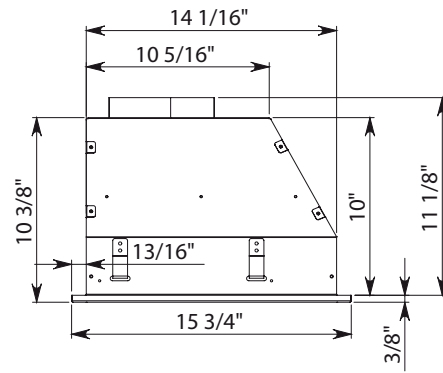

FULGOR MILANO

Hoods Insert 400 SERIES

Weight & Dimensions

PACKAGING DIMENSION	28"	
	cm	inches
WIDTH	80,5 cm	31 3/4"
DEPTH	48 cm	19"
HEIGHT	35 cm	13 3/4"

WEIGHT	28"	
	lb (Kg)	
GROSS WEIGHT	33 (15)	
NET WEIGHT	28,7 (13)	