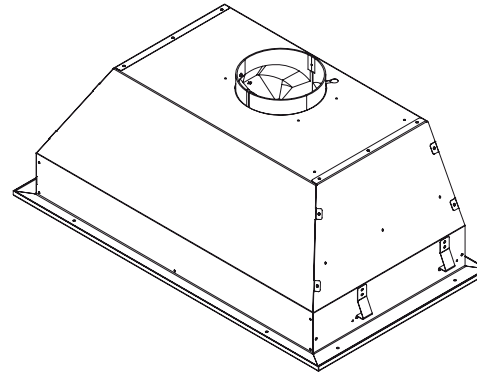

FULGOR MILANO

Hoods Insert 400 SERIES

Weight & Dimensions

PACKAGING DIMENSION	28"	
	cm	inches
WIDTH	80,5 cm	31 3/4"
DEPTH	48 cm	19"
HEIGHT	35 cm	13 3/4"

WEIGHT	28"	
	lb (Kg)	
GROSS WEIGHT	33 (15)	
NET WEIGHT	28,7 (13)	