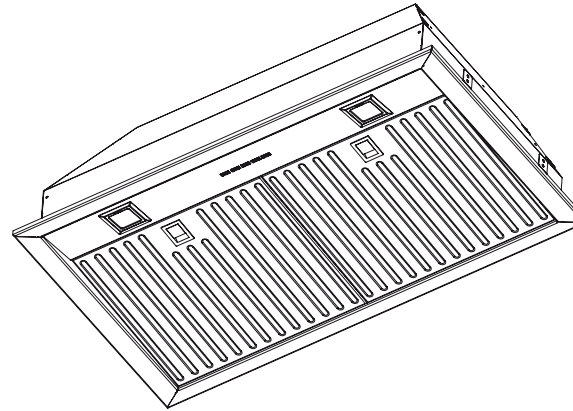

FULGOR MILANO

Hoods Insert 400 SERIES

Weight & Dimensions

PACKAGING DIMENSION	28"	
	cm	inches
WIDTH	80,5 cm	31 3/4"
DEPTH	48 cm	19"
HEIGHT	35 cm	13 3/4"

WEIGHT	28"	
	lb (Kg)	
GROSS WEIGHT	33 (15)	
NET WEIGHT	28,7 (13)	