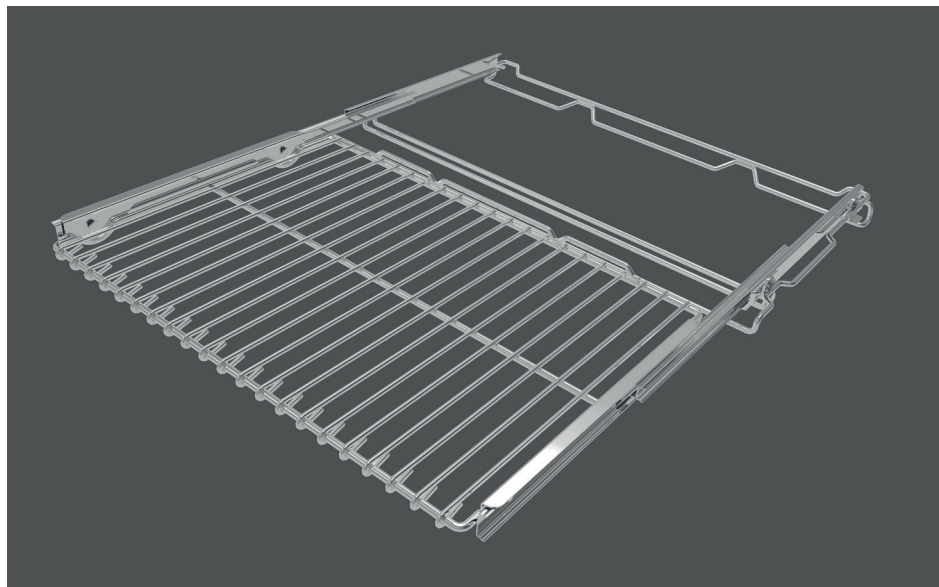

# 30" TELESCOPIC RACK

CODE ID

RACK FOR 30" PROFESSIONAL RANGES

**FMTRP30**

---

## TELESCOPIC RACK

Telescopic rack for 30" Professional Range and built-in ovens