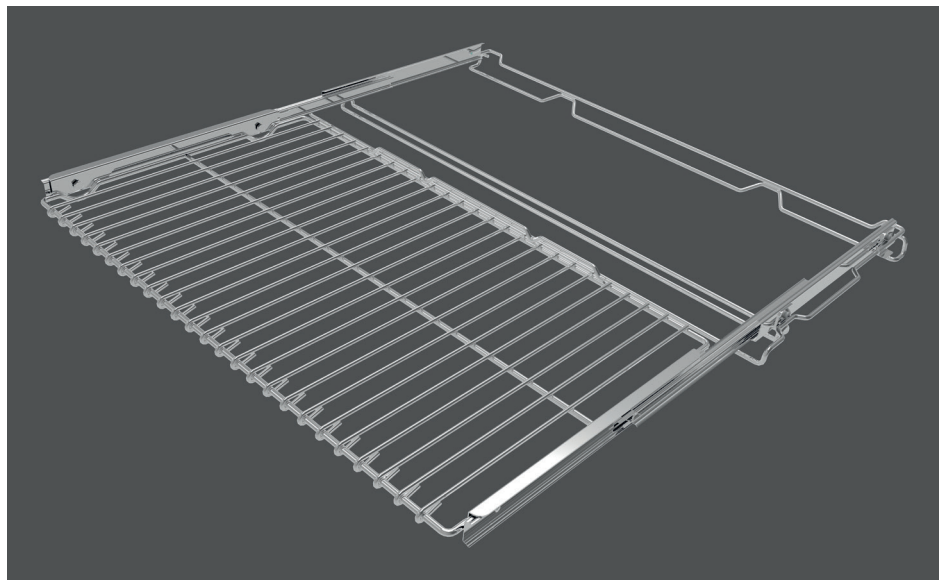

36" TELESCOPIC RACK

CODE ID

RACK FOR 36" PROFESSIONAL RANGES

FMTRP36

TELESCOPIC RACK

Telescopic rack for 36" Professional Ranges' oven