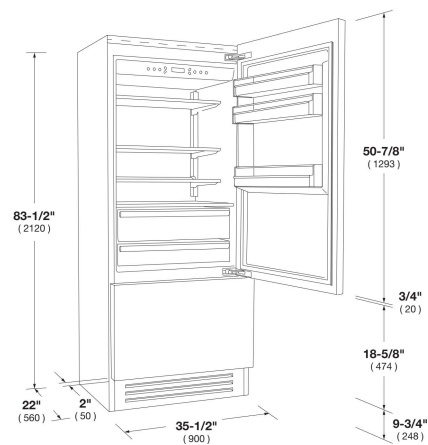

FRIDGE

36" OVERLAY BUILT-IN FRIDGE

CODE ID	36" OVERLAY BUILT-IN FRIDGE F7IBM36O1-L (LEFT HINGE) F7IBM36O1-R (RIGHT HINGE)	
Series	700	
Finish	Overlay Panel	
PERFORMANCES/CAPACITY		
Annual Energy Usage	$70 (580 kWh)	
Noise Level db	40	
Fridge compartment capacity (cbft)	14,7	
Flexzone Bottom-Drawer capacity (cbft)	3,8	
FEATURES		
Fridge Compartment		
Glass Shelves	2	
Adjustable Door Shelves	3	
Micro shot-peened Stainless Steel Drawers	2 Low Temp	
Flexzone Bottom-Drawer		
White Painted Drawers	1	
Internal Drawers	1 + 1 ice tray	
LED lighting	•	
Ice Maker	•	
Equipment		
No Frost	•	
Flexzone	•	
TruPivot hinges	•	
DIMENSIONS/WEIGHT		
Width in	35 - 3/8"	900 mm
Height in	83 - 1/2"	2121 mm
Depth without handle in	24"	610 mm
Minimum niche height in	84"	2134 mm
Door clearance in	57 - 7/8"	1470 mm
Door opening angle	105°	
Net Weight	474 lbs	215 kg
POWER / RATINGS (115 V, 60 HZ)		
Watts / Amps	552W - 4,8A	
Power Cable	Nema 5-15P	
INSTRUCTIONS FOR USE		
Use & Care Manual / Installation Manual	English / French / Spanish