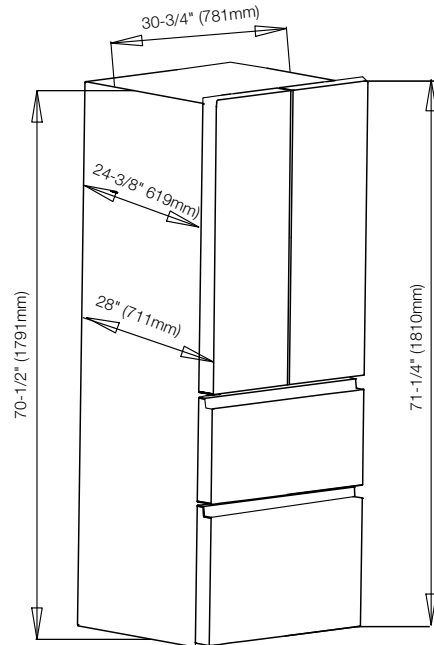

#### DIMENSIONS

Product H x W x D, in (mm)	71-1/4 x 30-3/4 x 28 (1810 x 781 x 711)
Package H x W x D, in (mm)	74-3/4 x 33-3/4 x 31-3/4 (1898 x 856 x 806)
Product weight, lbs (kg)	243 (110)
Packed weight, lbs (kg)	260 (118)

#### Installation Note:

For the most up-to-date information of any of the products in this manual, please visit [www.fulgor-milano.com](http://www.fulgor-milano.com), or call your local dealer prior to final installation of the product. Fulgor Milano reserves the right to make updates to the information and products or discontinue models without notice. Any information regarding applicable limited warranty may be found in accompanying product materials or call your local dealer for further details. Proper installation is responsibility of the installer. Fulgor Milano declines all responsibility for damages to products, property, or people deriving from incorrect installation or improper, erroneous or unsuitable use. All product dimensions are noted in inches and metric units.

### DIMENSIONS AND INSTALLATION

DIMENSIONS	
Height to top of hinge	71-1/4" (1810mm)
Height to top of the fridge body	70-1/2" (1791mm)
Unit depth without door	24-3/8" 619mm)
Unit depth with door	28" (711mm)
Depth with door open 125°	41" (1041mm)
Width	30-3/4" (781mm)
Width with door open 125°	50-3/8" (1280mm)
AIR GAP CLEARANCES	
Each Side	1/4" (6.4mm)
Top	1" (25mm)
Back	1 3/16" (30mm)