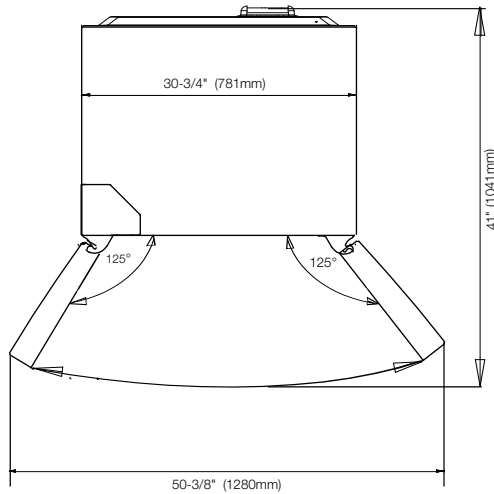

## 31" BOTTOM MOUNT FRENCH DOOR REFRIGERATOR

#### DIMENSIONS

Product H x W x D, in (mm)	71-1/4 x 30-3/4 x 28 (1810 x 781 x 711)
Package H x W x D, in (mm)	74-3/4 x 33-3/4 x 31-3/4 (1898 x 856 x 806)
Product weight, lbs (kg)	243 (110)
Packed weight, lbs (kg)	260 (118)

### DIMENSIONS AND INSTALLATION

DIMENSIONS	
Height to top of hinge	71-1/4" (1810mm)
Height to top of the fridge body	70-1/2" (1791mm)
Unit depth without door	24-3/8" 619mm)
Unit depth with door	28" (711mm)
Depth with door open 125°	41" (1041mm)
Width	30-3/4" (781mm)
Width with door open 125°	50-3/8" (1280mm)
AIR GAP CLEARANCES	
Each Side	1/4" (6.4mm)
Top	1" (25mm)
Back	1 3/16" (30mm)