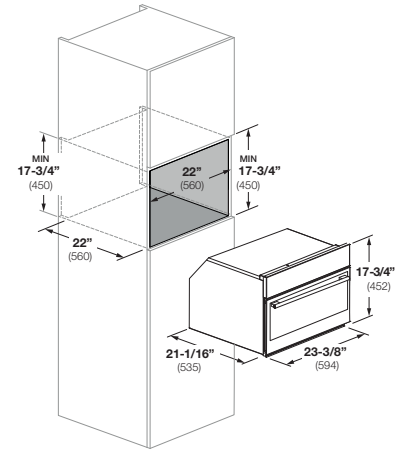

CODE ID		24" COMBI SPEED OVEN F7DSPD24S1	
Type	Microwave - Speed Oven		
Finish	Stainless steel		
Temperature Regulation	Electronic		
FUNCTIONS			
Microwave	•		
Convection roast	•		
Convection broil	•		
Broil	•		
Recipes	•		
Oven Lights	•		
CONTROL PANEL			
Control type	Dual Full Touch Keyboard - Electronic		
Display	TFT 3.5"		
Menu Recipes	•		
Language	4		
SPECIAL FEATURES			
12/24 hour clock format	•		
°C/°F	•		
OVEN DOOR(S)			
Cool door	•		
OVEN CAPACITY			
Gross Capacity (cuft)	1.2		
Usable Capacity (cuft)	1.0		
Cavity Enamel Color	Stainless Steel		
Rack Positions	3		
Oven Lights	1x20W Halogen		
Broil Upper Heating Element	1500W (240V)		
Convection Element Wattage	2300W (240V)		
ACCESSORIES			
Chrome racks	1		
Stainless Steel Tray	•		
SIZE			
Overall dim - width	23 - 3/8"		594 mm
Overall dim - height	17 - 3/4"		452 mm
Overall dim - depth	21 - 1/2"		546 mm
Recess (LxHxP) in/mm	(23 - 3/8" x 18" x 22")		(560 x 458 x 560 mm)
POWER / RATINGS			
KW/Amps rating at 240V, 60Hz	3.4kW - 14A		
KW/Amps rating at 208V, 60Hz	2.7kW - 13A		
Microwave Input power	1850 W		
Microwave Output power	900 W		
Microwave frequency	2450 mHz		
Cable + Conduit	•		
INSTRUCTION FOR USE			
Use & Care Manual / Installation Manual	EN, SP, FR		