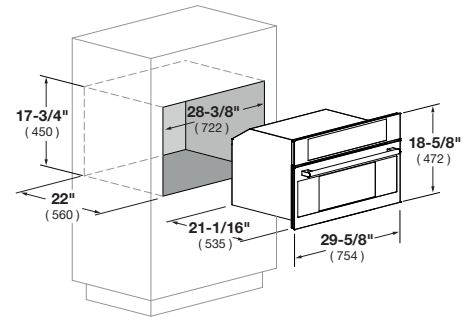

CODE ID		30" COMBI SPEED OVEN F7DSPD30S1	
Type	Microwave - Speed Oven		
Finish	Stainless steel		
Temperature Regulation	Electronic		
FUNCTIONS			
Microwave	•		
Convection roast	•		
Convection broil	•		
Broil	•		
Recipes	•		
Oven Lights	•		
CONTROL PANEL			
Control type	Dual Full Touch Keyboard - Electronic		
Display	TFT 3.5"		
Menu Recipes	•		
Language	4		
SPECIAL FEATURES			
12/24 hour clock format	•		
°C/°F	•		
OVEN DOOR(S)			
Cool door	•		
OVEN CAPACITY			
Gross Capacity (cuft)	1.2		
Usable Capacity (cuft)	1.0		
Cavity Enamel Color	Stainless Steel		
Rack Positions	3		
Oven Lights	1x20W Halogen		
Broil Upper Heating Element	1500W (240V)		
Convection Element Wattage	2300W (240V)		
ACCESSORIES			
Chrome racks	1		
Stainless Steel Tray	•		
SIZE			
Overall dim - width	29 - 7/8"		758 mm
Overall dim - height	18 - 5/8"		473 mm
Overall dim - depth	21"		533 mm
Recess (LxHxP) in/mm	(25 - 3/4" x 18" x 22")		(654 x 458 x 560 mm)
POWER / RATINGS			
KW/Amps rating at 240V, 60Hz	3.4kW - 14A		
KW/Amps rating at 208V, 60Hz	2.7kW - 13A		
Microwave Input power	1850 W		
Microwave Output power	900 W		
Microwave frequency	2450 mHz		
Cable + Conduit	•		
INSTRUCTION FOR USE			
Use & Care Manual / Installation Manual	EN, SP, FR		