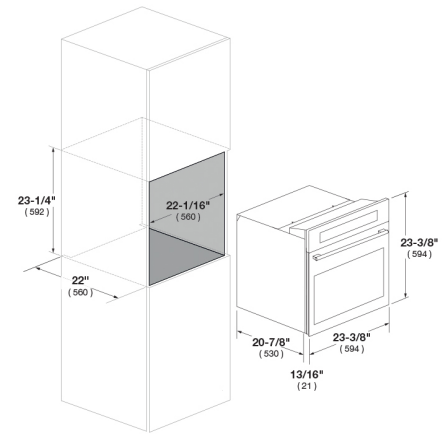

DISTINTO

24" MULTIFUNCTION OVEN

CODE ID	24" MULTIFUNCTION OVEN F7SM24S1
Type	TRADITIONAL
Size	24"
Colour	INOX
Oven Type	Multifunction (True Euro Conv.)
Temperature Regulation	Electronic
CONTROL PANEL	
Control type	MODULAR - Electronic
Display	TFT 3,5"
Menu Recipes	•
Commands	Full Touch - (one board 9 keys)
Language	12
SPECIAL FEATURES	
Demo Mode	•
Brightness setting (ON condition)	•
Brightness setting (OFF condition)	•
Beeper volume setting	•
Date format	•
Child Door Lock	-
Sabbath mode	-
12/24 hours clock format	•
kg/lb weight unit	•
°C/°F degree unit	•
Door micro switch	•
Event logs (for Service)	•
OVEN DOOR(S)	
Oven Glass Window	Panoramic Glass
Door Cooling System	3 Pane Heat Resistant Glass
Door Hinges	Heavy Duty Steady Tilt
Handle style	Tubular Steel
OVEN CAVITY	
Muffle - Net Capacity (cbft)	2.4 - Flat + Racks
Cavity Enameling Colour	Black
Rack Positions	5
Oven Lights	1 x 20W Halogen
Broil Upper Heating Element	1200 W (240V)
Upper Heating Element	1000W (240V)
Concealed Bake Lower Heating Element	1100 W (240V)
Convection Element Wattage	2300W (240V)
OVEN ACCESSORIES	
Chromed racks	•
Enameled Grill set (basin + anti splash)	-
Telescopic chromed rack	-
Meat probe	-
DIMENSIONS/WEIGHT - (IN OR LBS)	
Overall dim - width	23 3/8" (594mm)
Overall dim - height	23 3/8" (594mm)
Overall dim - depth	21 7/8" (556mm)
Cutout - width	22 1/16" (560mm)
Cutout - height (min)	23 3/8" (595mm)
Cutout - depth (min)	22 1/16" (560mm)
POWER / RATINGS	
KW/Amps rating at 120/240V, 60Hz	3.45kW - 14.3Amps
KW/Amps rating at 120/208V, 60Hz	2.59kW - 12.4Amps
Cable + Conduit	•
INSTRUCTIONS FOR USE	
Instruction Manual	EN, FR