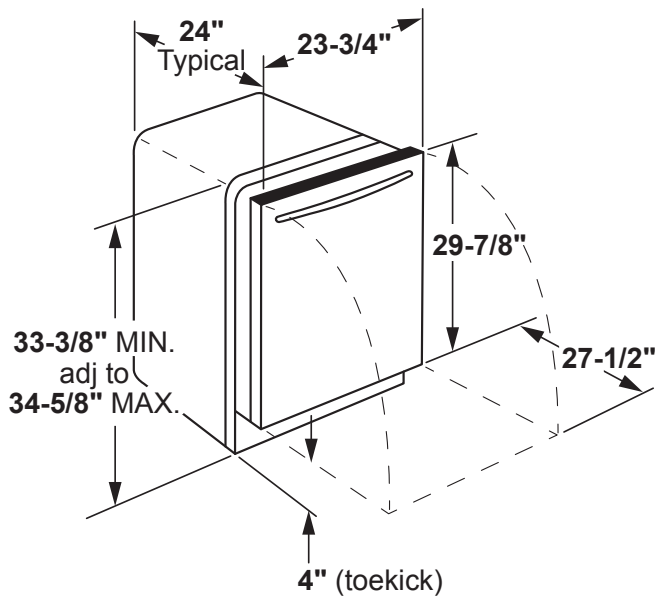

## WEIGHTS & DIMENSIONS

Cabinet Width	24 in
Approximate Shipping Weight	118 lb
Net Weight	105 lb
Overall Height	34 in
Height w/ Legs Retracted - Minimum Height	33-3/8 in
Height w/Legs Extended - Maximum Height	34-5/8 in
Overall Depth	24 in
Overall Width	23-3/4 in

## DIMENSIONS

## INSTALLATION DIMENSIONS