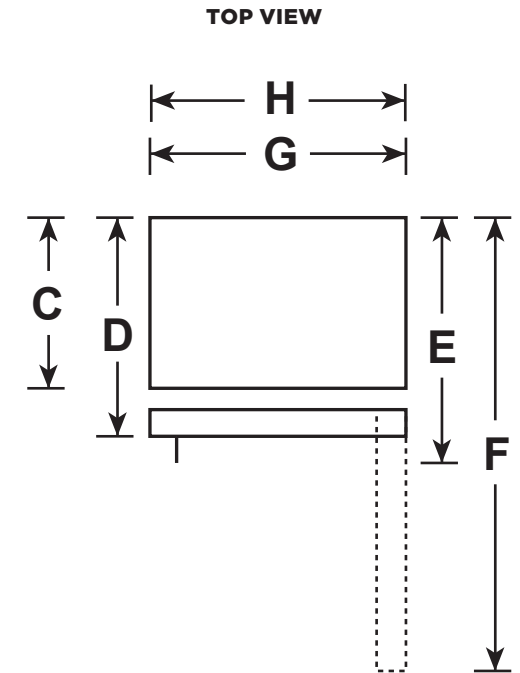

### DIMENSIONS AND INSTALLATION INFORMATION (IN INCHES)

OVERALL DIMENSIONS	Height to top of door (in.) <b>A</b>	70
	Height to top of case (in.) <b>B</b>	69-7/8
	Case depth without door (in.) <b>C</b>	23-1/2
	Case depth less door handle (in.) <b>D</b>	26-1/2
	Case depth with door handle (in.) <b>E</b>	26-1/2
	Depth with fresh food door open 90° (in.) <b>F</b>	47-3/8
	Width (in.) <b>G</b>	23-1/2
	Width with door open 90° inc. door handle (in.) <b>H</b>	24-7/8
AIR CLEARANCES	Each side (in.)	1/8
	Top (in.)	1/8
	Back (in.)	1