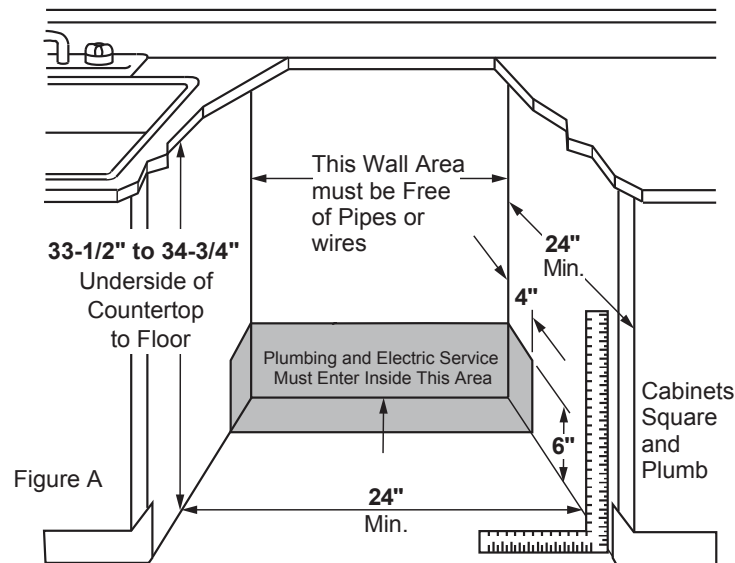

GDF510PGR/PSR

GE® Dishwasher with Front Controls

DIMENSIONS AND INSTALLATION INFORMATION (IN INCHES)

ELECTRICAL RATING

Voltage AC.....	120
Hertz.....	60
Total connected load amperage.....	7.1
Calrod® heater watts max.....	800/500

For use on adequately wired 120-volt, 15-amp circuit having 2-wire service with a separate ground wire. This appliance must be grounded for safe operation.

INSTALLATION INFORMATION: Before installing, consult installation instructions packed with product for current dimensional data.