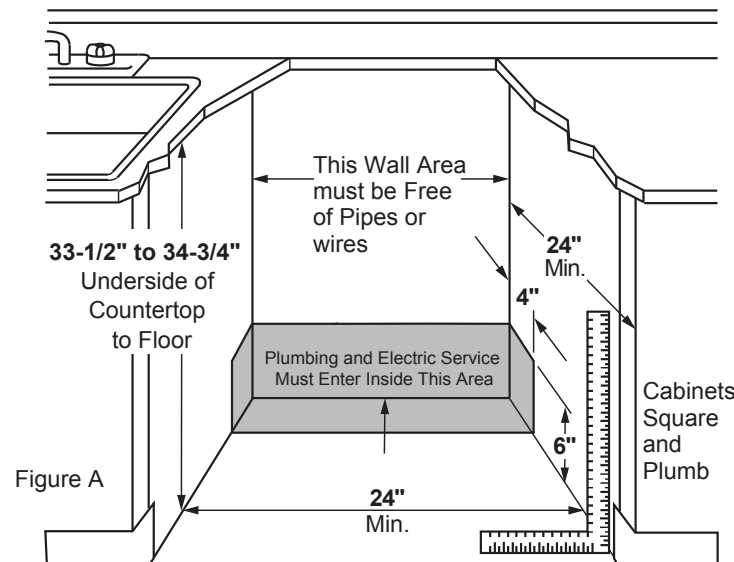

GDT670SGV/SMV/SYV/SFV

GE® Stainless Steel Interior Dishwasher with Hidden Controls

DIMENSIONS AND INSTALLATION INFORMATION (IN INCHES)

ELECTRICAL RATING

Voltage AC.....120
 Hertz.....60
 Total connected load amperage7.8
 Calrod® heater watts max.....800/500

For use on adequately wired 120-volt, 7.8-amp circuit having 2-wire service with a separate ground wire. This appliance must be grounded for safe operation.

INSTALLATION INFORMATION: Before installing, consult installation instructions packed with product for current dimensional data.