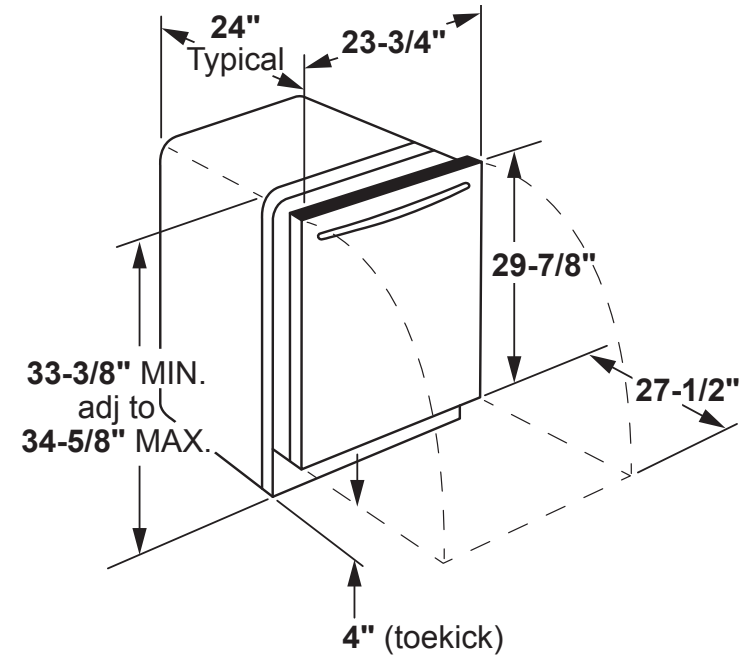

GDT670SGV/SMV/SYV/SFV

GE® Stainless Steel Interior Dishwasher with Hidden Controls

DIMENSIONS AND INSTALLATION INFORMATION (IN INCHES)

ELECTRICAL RATING

Voltage AC.....120
 Hertz.....60
 Total connected load amperage7.8
 Calrod® heater watts max.....800/500

For use on adequately wired 120-volt, 7.8-amp circuit having 2-wire service with a separate ground wire. This appliance must be grounded for safe operation.

INSTALLATION INFORMATION: Before installing, consult installation instructions packed with product for current dimensional data.