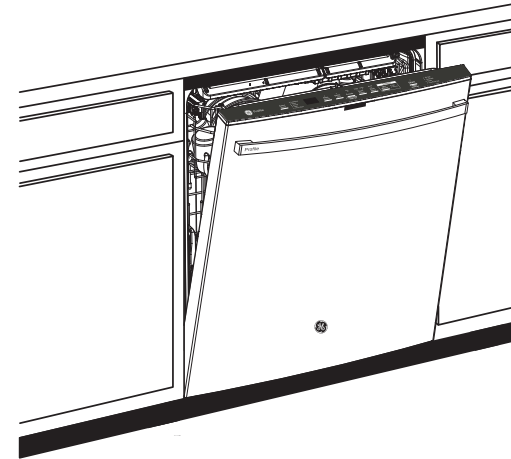

Active Flood Protect – To prevent potential overflows, a sensor detects when the water is too high and pumps it out until a safe level is reached.

4 Bottle Wash Jets – This dishwasher with bottle jets ensures a deep clean for tall items, narrow glasses, jars and more. In the upper rack, each of the 4 bottle wash jets directs water and detergent inside to effectively wash hard-to-reach areas.

Steam + Sani – Save time with a high-temperature cycle that steams and sanitizes to loosen tough soils before the wash cycle begins, reducing bacteria by 99.999% without pre-rinsing or soaking.

Piranha™ Hard Food Disposer – The Piranha™ Hard Food Disposer lets you use your dishwasher without pre-rinsing. Its stainless steel impellers rotate to pulverize food particles and an anti-jamming design makes sure wash arms stay unclogged.

44 dBA Dishwasher – Get reliable wash performance and a deep clean without unwanted noise thanks to this super-silent 44 dBA dishwasher.

Extra-Large Capacity – Have enough space for 16 place settings and large dishware in this extra-large capacity dishwasher, making cleanup after large gatherings a breeze.

Notification Bar – Always know the status of your clean with this notification display dishwasher feature. A bright bar illuminates different colors to indicate the status of the cycle.

Model PDT715SYVFS – Fingerprint Resistant Stainless