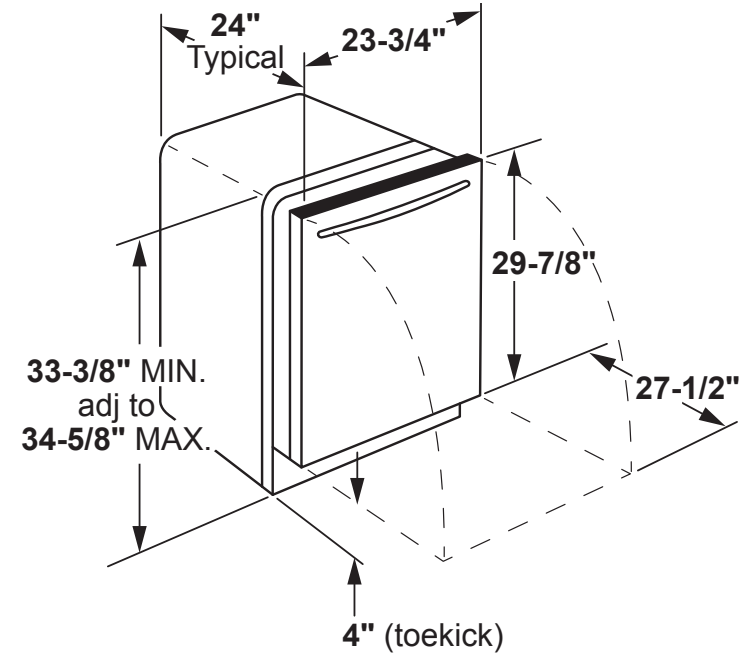

PDT715SYV

GE Profile™ Series Stainless Steel Interior Dishwasher with Hidden Controls

DIMENSIONS AND INSTALLATION INFORMATION (IN INCHES)

ELECTRICAL RATING

Voltage AC.....	120
Hertz.....	60
Total connected load amperage	7.8
Calrod® heater watts max.....	800/500

For use on adequately wired 120-volt, 7.8-amp circuit having 2-wire service with a separate ground wire. This appliance must be grounded for safe operation.

INSTALLATION INFORMATION: Before installing, consult installation instructions packed with product for current dimensional data.