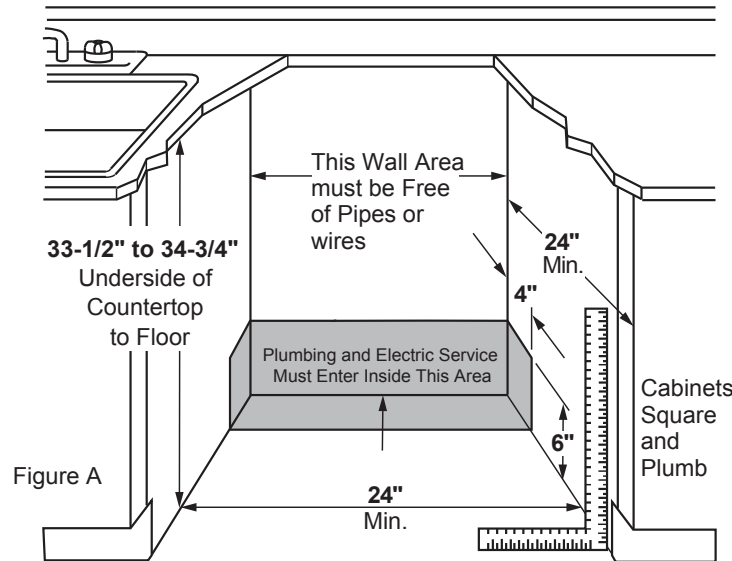

PDT715SYV

GE Profile™ Series Stainless Steel Interior Dishwasher with Hidden Controls

DIMENSIONS AND INSTALLATION INFORMATION (IN INCHES)

ELECTRICAL RATING

Voltage AC.....	120
Hertz.....	60
Total connected load amperage	7.8
Calrod® heater watts max.....	800/500

For use on adequately wired 120-volt, 7.8-amp circuit having 2-wire service with a separate ground wire. This appliance must be grounded for safe operation.

INSTALLATION INFORMATION: Before installing, consult installation instructions packed with product for current dimensional data.