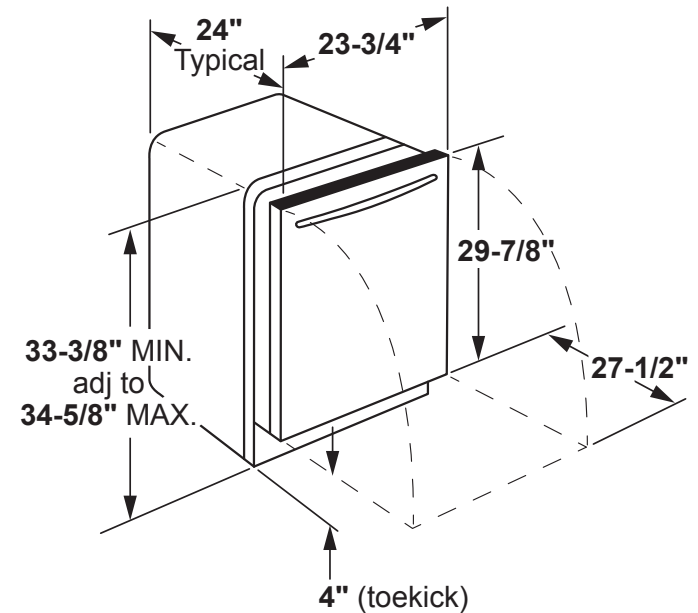

PDT775SBN/SYN

GE Profile™ Series Stainless Steel Interior Dishwasher with Hidden Controls

DIMENSIONS AND INSTALLATION INFORMATION (IN INCHES)

ELECTRICAL RATING

Voltage AC.....	120
Hertz.....	60
Total connected load amperage.....	10.2
Calrod® heater watts max.....	400/1200

For use on adequately wired 120-volt, 15-amp circuit having 2-wire service with a separate ground wire. This appliance must be grounded for safe operation.

INSTALLATION INFORMATION: Before installing, consult installation instructions packed with product for current dimensional data.