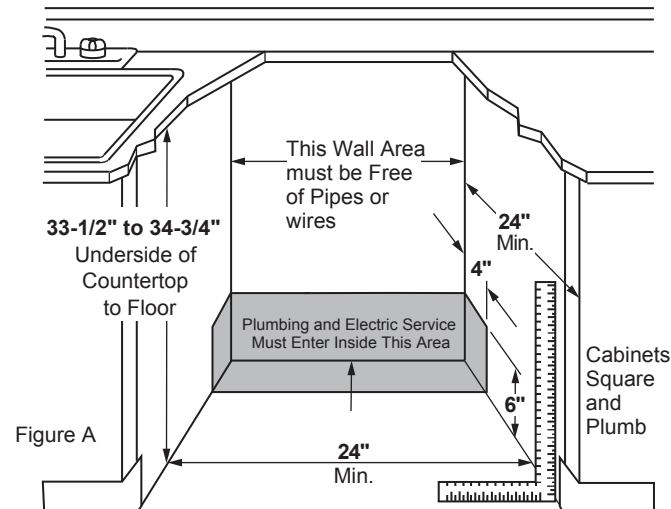

PDT775SBN/SYN

GE Profile™ Series Stainless Steel Interior Dishwasher with Hidden Controls

DIMENSIONS AND INSTALLATION INFORMATION (IN INCHES)

ELECTRICAL RATING

Voltage AC.....	120
Hertz.....	60
Total connected load amperage.....	10.2
Calrod® heater watts max.....	400/1200

For use on adequately wired 120-volt, 15-amp circuit having 2-wire service with a separate ground wire. This appliance must be grounded for safe operation.

INSTALLATION INFORMATION: Before installing, consult installation instructions packed with product for current dimensional data.