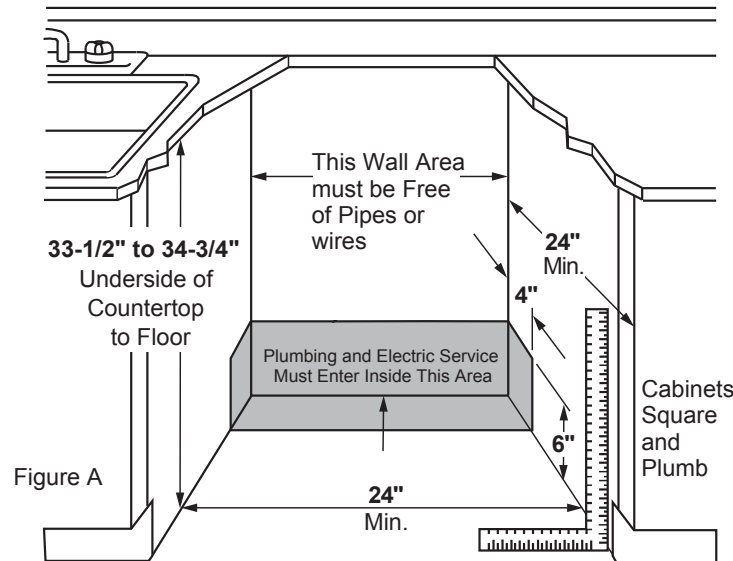

PDT845SMJ/SSJ

GE Profile™ Series Stainless Steel Interior Dishwasher with Hidden Controls

DIMENSIONS AND INSTALLATION INFORMATION (IN INCHES)

ELECTRICAL RATING

Voltage AC.....	120
Hertz.....	60
Total connected load amperage.....	9.0
Calrod® heater watts max.....	1060

For use on adequately wired 120-volt, 15-amp circuit having 2-wire service with a separate ground wire. This appliance must be grounded for safe operation.

INSTALLATION INFORMATION: Before installing, consult installation instructions packed with product for current dimensional data.