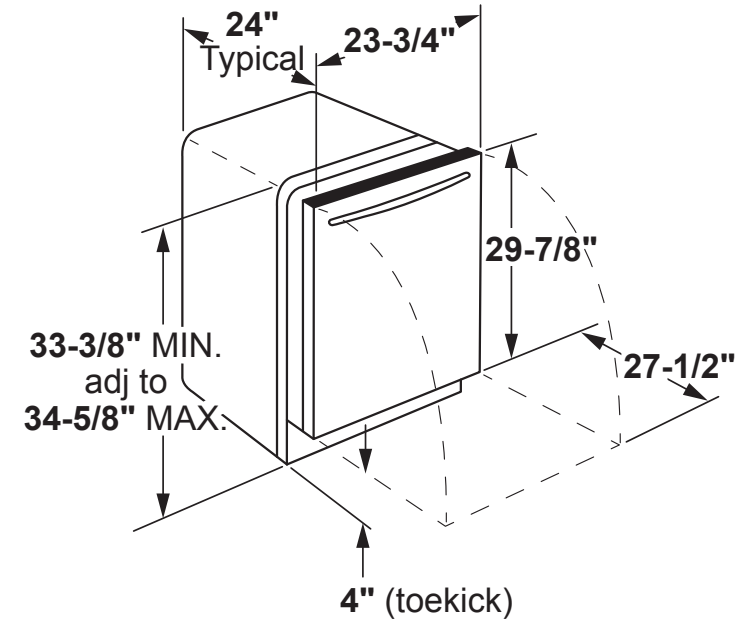

PDT845SMJ/SSJ

GE Profile™ Series Stainless Steel Interior Dishwasher with Hidden Controls

DIMENSIONS AND INSTALLATION INFORMATION (IN INCHES)

ELECTRICAL RATING

Voltage AC.....	120
Hertz.....	60
Total connected load amperage.....	9.0
Calrod® heater watts max.....	1060

For use on adequately wired 120-volt, 15-amp circuit having 2-wire service with a separate ground wire. This appliance must be grounded for safe operation.

INSTALLATION INFORMATION: Before installing, consult installation instructions packed with product for current dimensional data.

Easy touch adjustable upper rack with 2 Stem Safe shelves - Quickly adjust the upper rack 2 inches up or down to accommodate tall glassware and 10 ½" plates with plenty of room in the bottom rack for large platters and cookie sheets