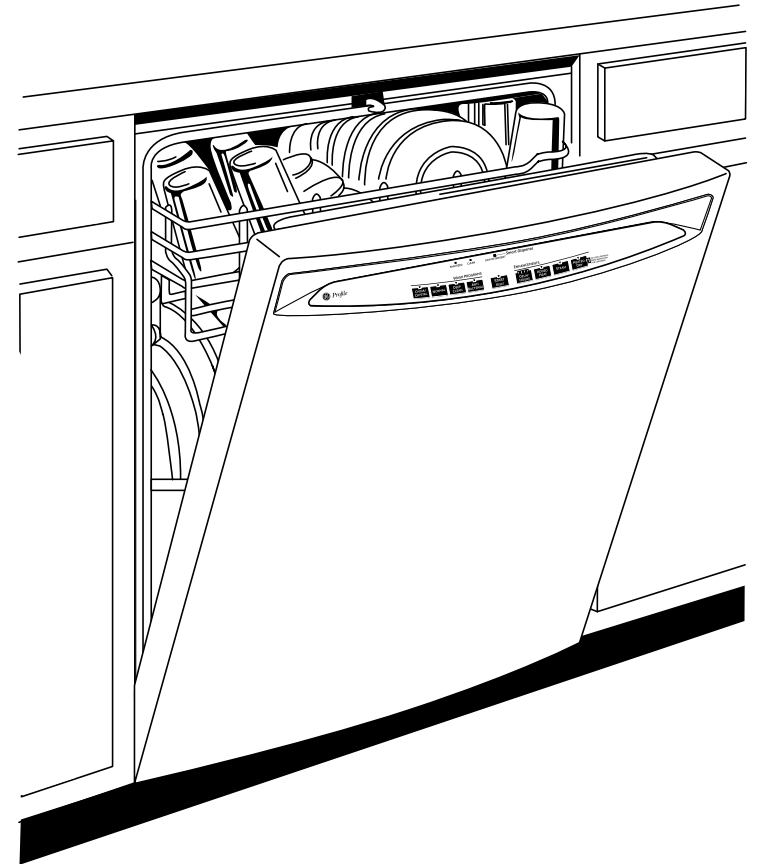

PDWF600/680R

GE Profile™ Stainless Built-In Dishwasher with SmartDispense™ Technology

Features and Benefits

- PureClean wash system with 5-stage filtration - Multiple filtration levels ensure clean dishes
- ENERGY STAR® Qualified - Meets or exceeds federal guidelines for energy efficiency for year-round energy and money savings
- SmartDispense™ technology - Holds up to 47 oz of detergent and dispenses it at just the right time
- DeepClean™ cycle with Steam Prewash - Steam helps to loosen tough soils, like eggs, oatmeal and rice
- Eclipse black nylon deep-tiered rack - Durable racks are designed to resist rust and secure dishes
- Two utility shelves with StemSafe™ in upper rack - Two shelves flip down to create an additional shelf in the upper rack for large knives, cups or spatulas or flip up to accommodate tall items in the upper rack, while StemSafe™ gently secures stemware
- 8 Cycles/6 Options - Makes it simple to select from a variety of wash cycles and options
- QuietPower™51 sound package - 51 dBA - An enhanced sound-deadening system muffles noises and keeps the kitchen quiet
- Model PDWF600RWW – White on white
- Model PDWF600RBB – Black on black
- Model PDWF680RSS – Stainless steel (shown)