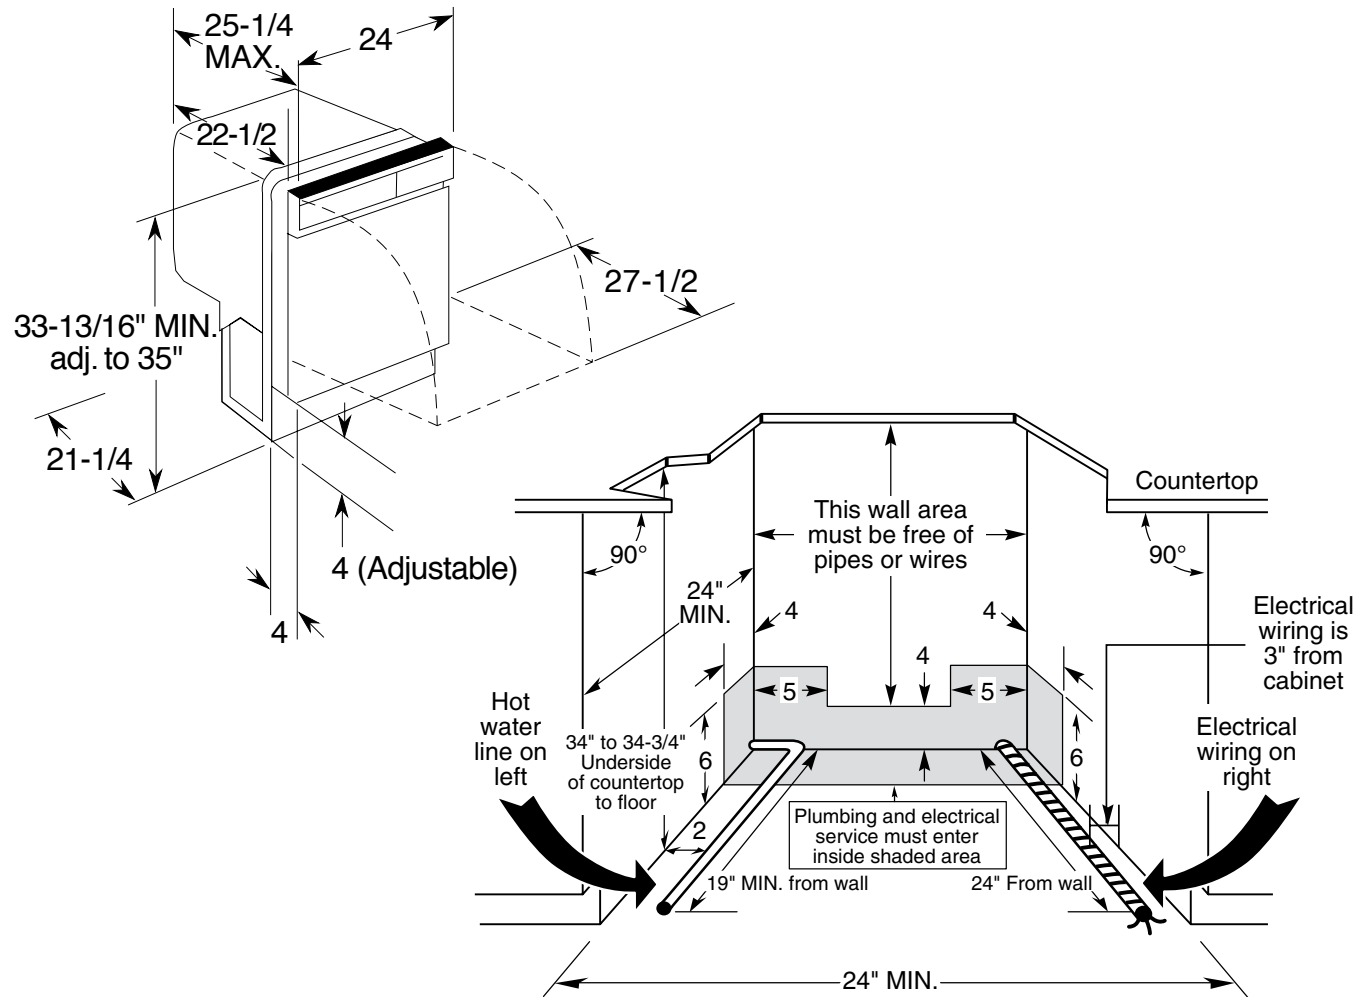

PDWF600/680R

GE Profile™ Stainless Built-In Dishwasher with SmartDispense™ Technology

Dimensions and Installation Information (in inches)

Electrical Rating

Voltage AC.....	120
Hertz.....	60
Total connected load amperage.....	9.9
Calrod® heater watts max.....	875

For use on adequately wired 120-volt, 15-amp circuit having 2-wire service with a separate ground wire. This appliance must be grounded for safe operation.

Installation Information: Before installing, consult installation instructions packed with product for current dimensional data.