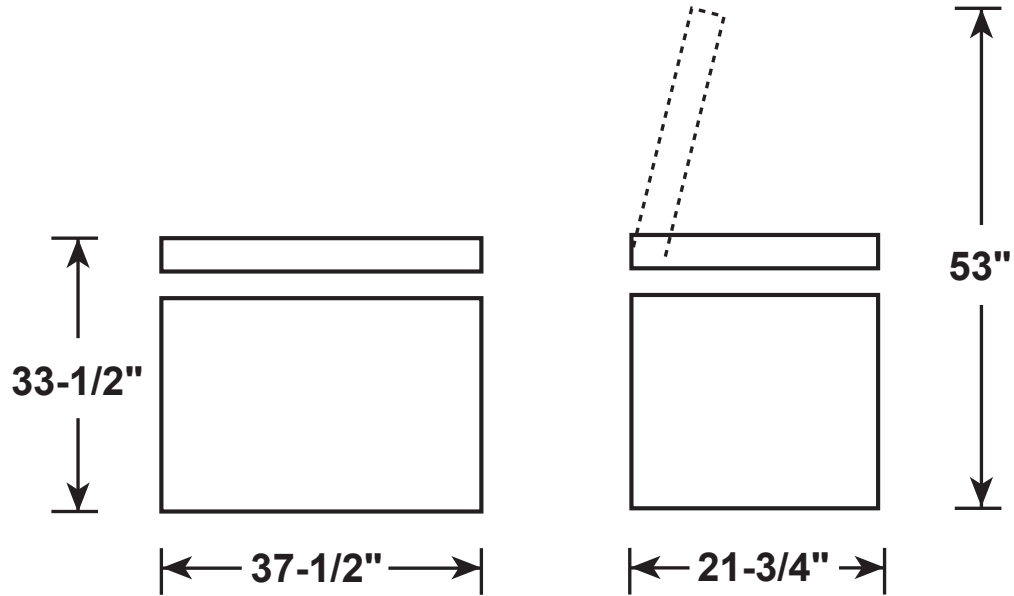

FCM7CK

GE Appliances 7.0 Cu. Ft. Camouflage Manual Defrost Chest Freezer

DIMENSIONS AND INSTALLATION INFORMATION (IN INCHES)

AIR CLEARANCE	
Each side (in.)	3
Back (in.)	3

Front View

Side View

For answers to your Monogram, GE Café™ Series, GE Profile™ Series or GE Appliances product questions, visit our website at geappliances.com or call GE Answer Center® Service, 800.626.2000.

FCM7CK

GE Appliances 7.0 Cu. Ft. Camouflage Manual Defrost Chest Freezer

FEATURES AND BENEFITS

7.0 cu. ft. capacity

Camouflage color

Power “On” light – Easily see if the freezer is working without having to open the door