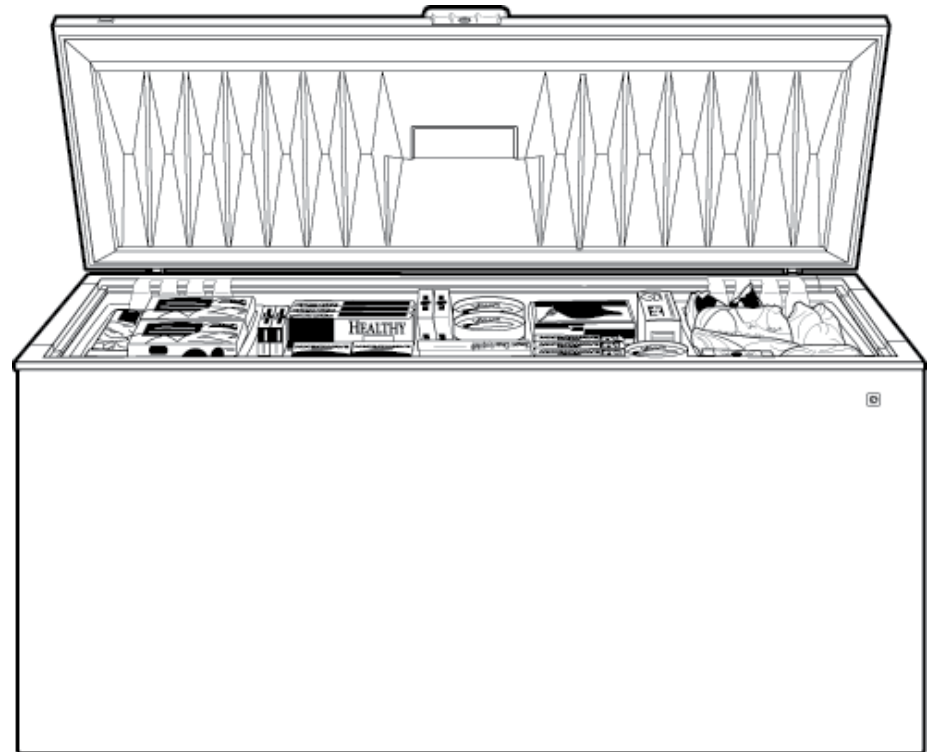

FCM25SU

GE® 24.9 Cu. Ft. Manual Defrost Chest Freezer

Dimensions and Installation Information (in inches)

Air Clearance	
Each side (in.)	3
Back (in.)	3

For answers to your Monogram®, GE Profile™ or GE® appliance questions, visit our website at ge.com or call GE Answer Center® service, 800.626.2000.

FCM25SU

GE® 24.9 Cu. Ft. Manual Defrost Chest Freezer

Features and Benefits

- 24.9 cu. ft. Capacity
- Manual Defrost
- 5 Lift-Out and Sliding Bulk Storage Baskets
- Second Level Rail
- Lock with Key
- Interior Light
- Power "On" Light
- Commercial Rating
- Adjustable Temperature Control
- Defrost Water Drain
- Model FCM25SUWW – White