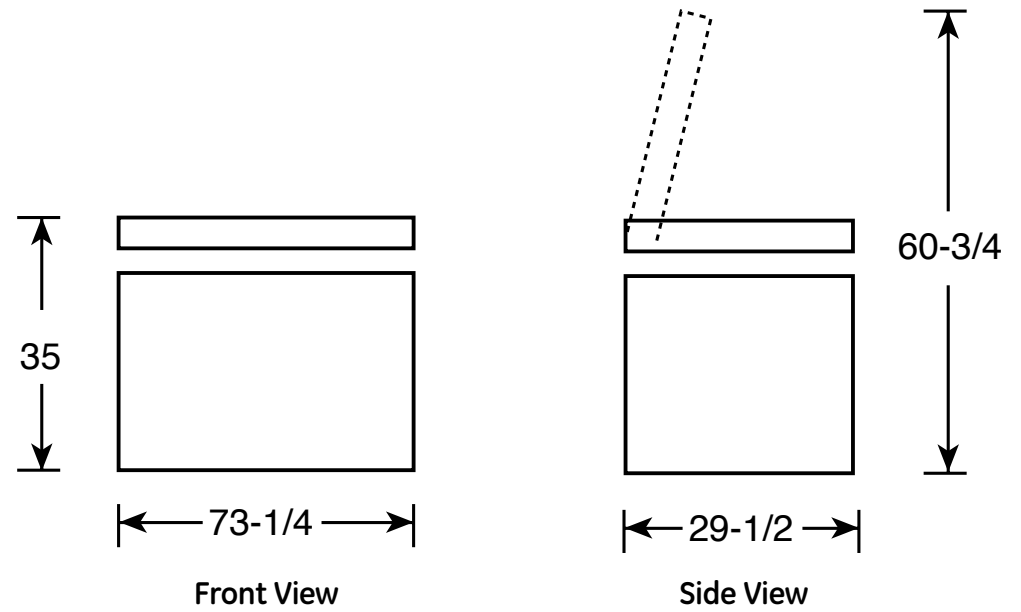

FCM25SU

GE® 24.9 Cu. Ft. Manual Defrost Chest Freezer

Dimensions and Installation Information (in inches)

Air Clearance	
Each side (in.)	3
Back (in.)	3

For answers to your Monogram®, GE Profile™ or GE® appliance questions, visit our website at ge.com or call GE Answer Center® service, 800.626.2000.

FCM25SU

GE® 24.9 Cu. Ft. Manual Defrost Chest Freezer

Features and Benefits

- 24.9 cu. ft. Capacity
- Manual Defrost
- 5 Lift-Out and Sliding Bulk Storage Baskets
- Second Level Rail
- Lock with Key
- Interior Light
- Power "On" Light
- Commercial Rating
- Adjustable Temperature Control
- Defrost Water Drain
- Model FCM25SUWW – White