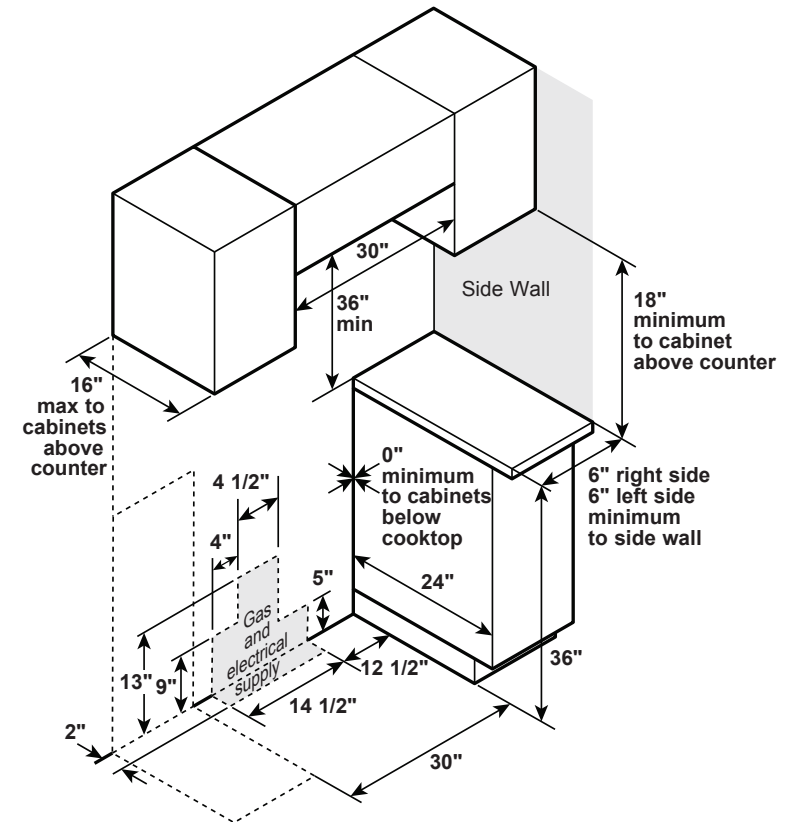

GAS PIPE AND ELECTRICAL OUTLET LOCATIONS

For answers to your Monogram, GE Café™ Series, GE Profile™ Series or GE Appliances product questions, visit our website at geappliances.com or call GE Answer Center® Service, 800.626.2000.