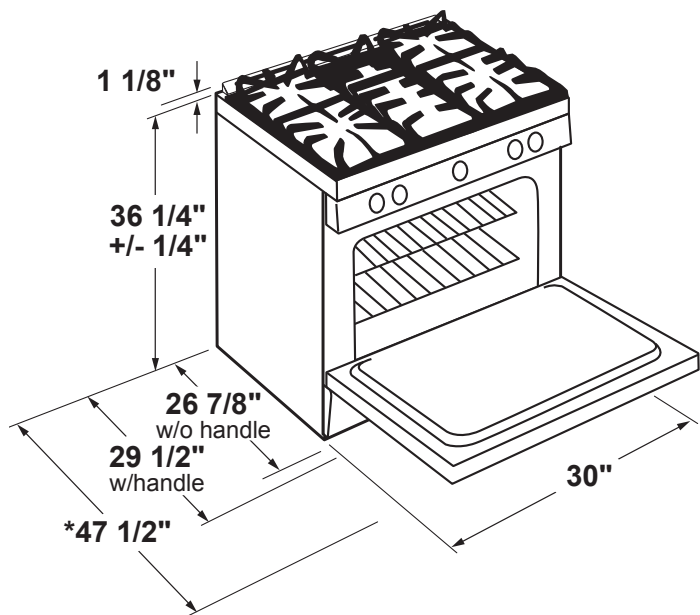

CGS986EEL/SEL

GE Café™ Series 30" Slide-In Front Control Range with Warming Drawer

DIMENSIONS AND INSTALLATION INFORMATION (IN INCHES)

ELECTRICAL REQUIREMENTS: 120v; 60Hz, 15A

INSTALLATION INFORMATION: Before installing, consult installation instructions packed with product for current dimensional data.

For all installations, install the required rear trim to back of range with 4 screws provided.