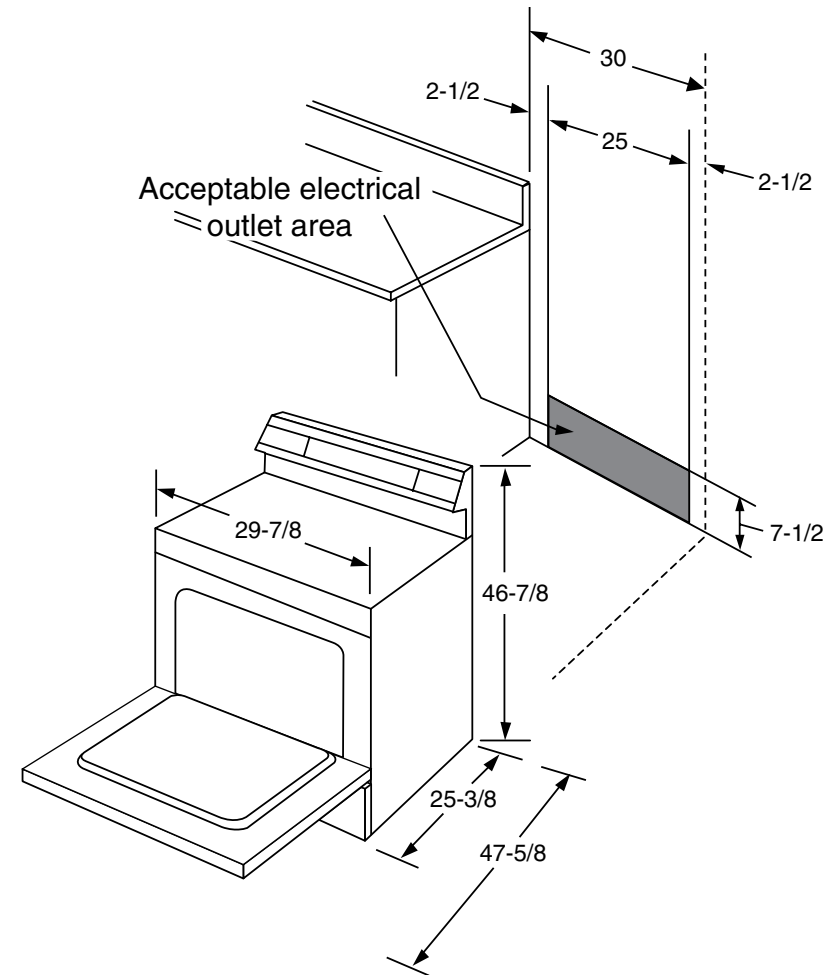

JBP70DM

GE® 30" Free-Standing QuickClean™ Electric Range

Dimensions and Installation Information (in inches)

KW Rating	
240V	12.9
208V	9.7
Breaker Size	
40 Amps†	

†**Note:** Check local codes for required breaker size.

Effective January 1, 1996, the National Electrical Code requires that new construction (not existing) utilize a 4-conductor connection to an electric range.

Receptacle Locations: Locally approved flexible service cord or conduit must be used because terminals are not accessible after range installation. See shaded area in drawing for location of electrical outlet box. Recommended outlet locations allow range to be installed directly against wall.

Note: 30" ranges conform to U.L. requirements for 0" spacing from adjacent walls below countertops. To reduce possibility of scorching walls, engineering recommends a minimum of 1-1/2" spacing to allow for possible extended, high-heat, no-load heating element operation.

Installation information: Before installing, consult installation instructions packed with product for current dimensional data.

For answers to your Monogram®, GE Profile™ or GE® appliance questions, visit our website at ge.com or call GE Answer Center® service, 800.626.2000.

Dimension from wall to front of closed door handle is 27-3/4".