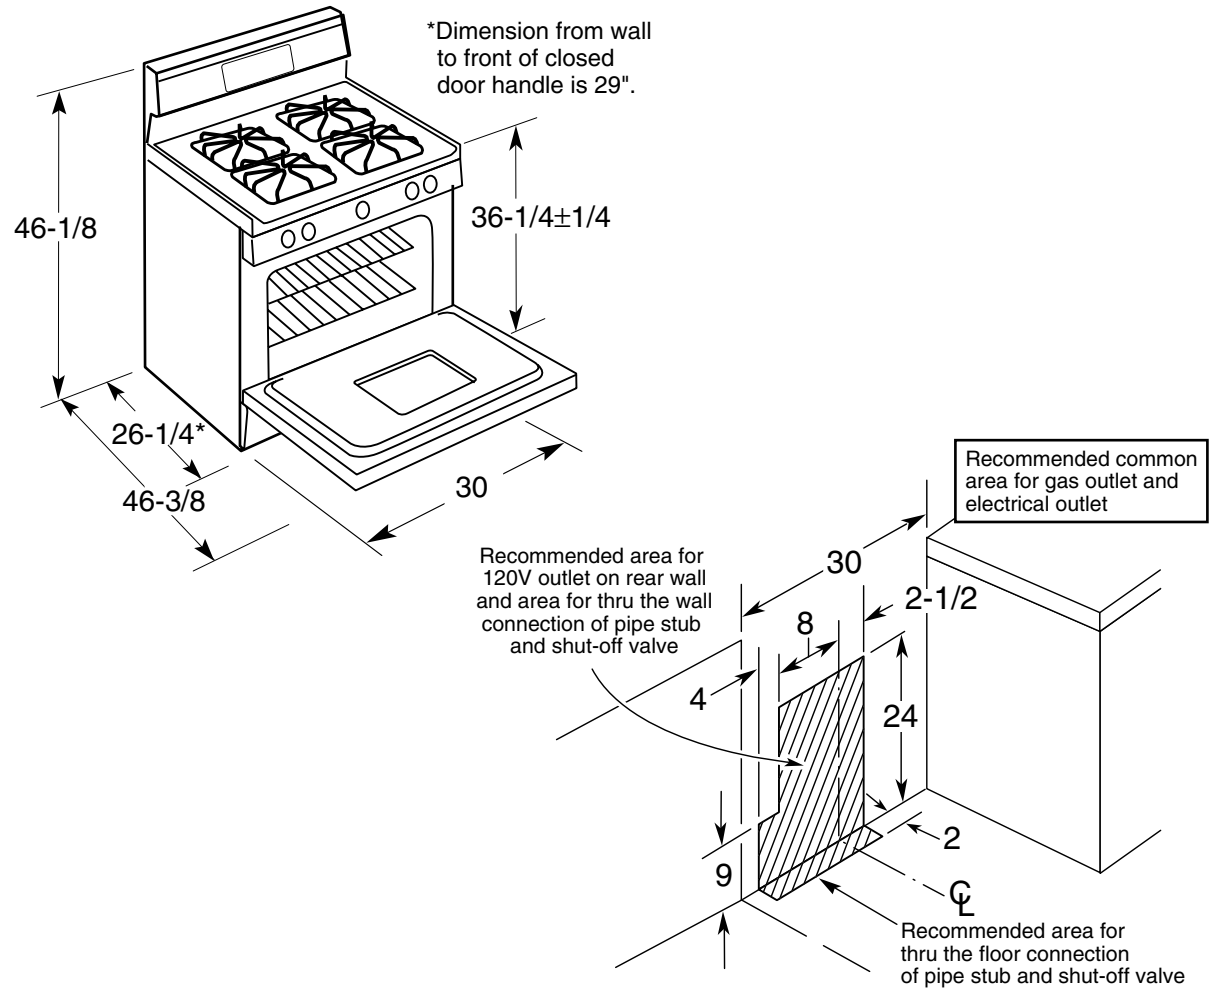

JGBS20DEM

GE® 30" Free-Standing Standard Clean Gas Range

Dimensions and Installation Information (in inches)

Factory set for Natural gas. A set of LP orifices is included with each range for LP conversion.

Gas Self-Clean Range Anti-Tip Bracket (Part No. 205C1714P001)

Electrical Rating: 120V, 60Hz, 5A

Installation Information: Before installing, consult installation instructions packed with product for current dimensional data.

For answers to your Monogram®, GE Profile™ or GE® appliance questions, visit our website at ge.com or call GE Answer Center® service, 800.626.2000.

imagination at work

Specification Created 5/07

330585