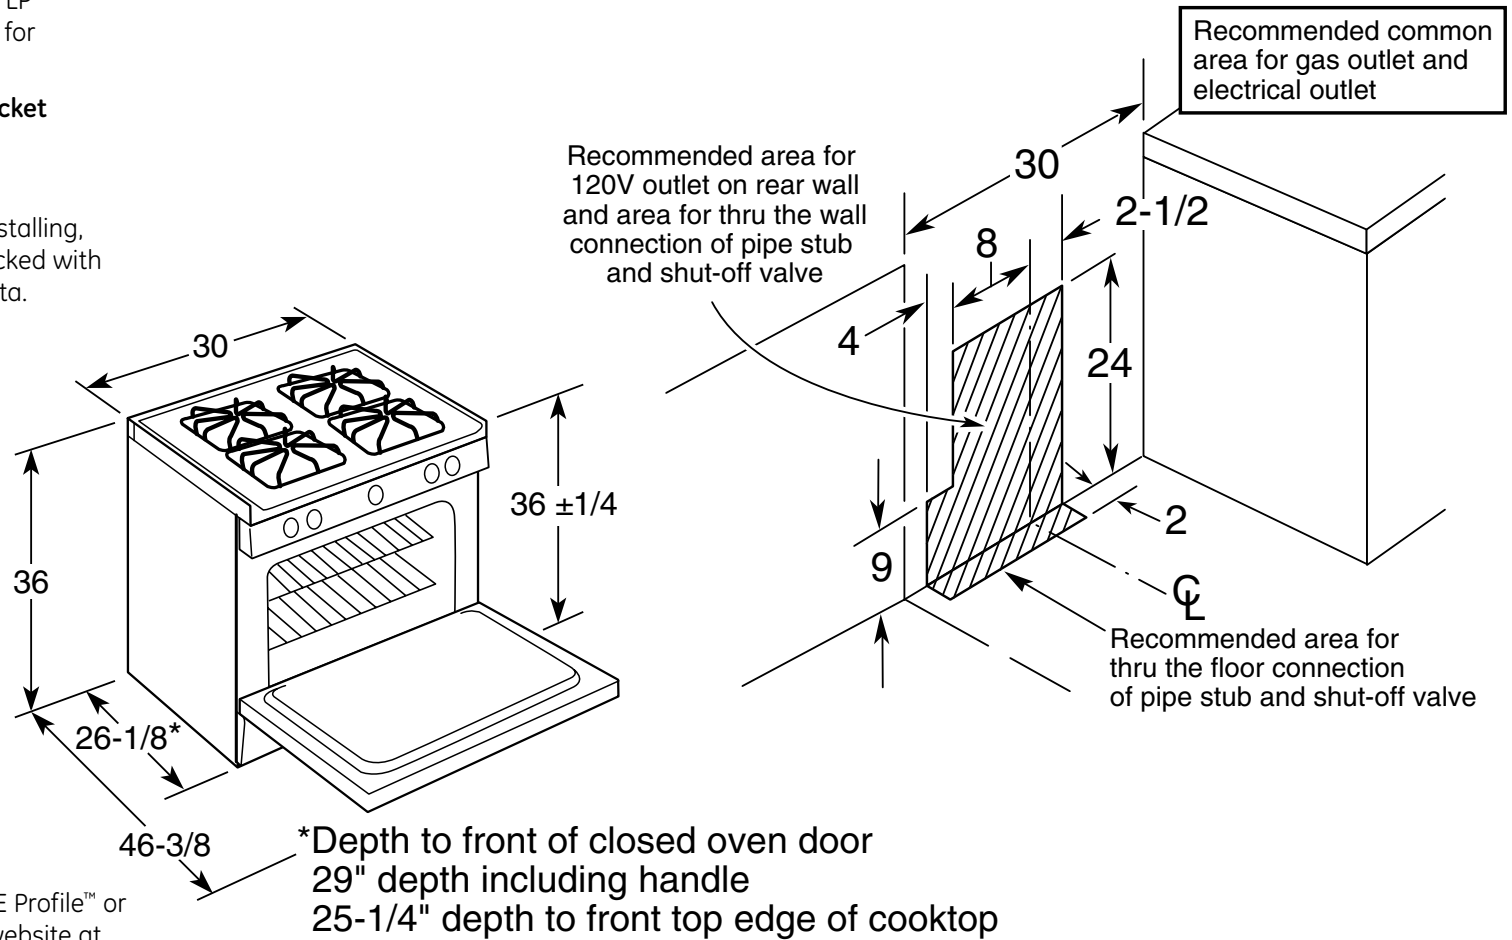

JGSS05DEM

GE® 30" Slide-In Gas Range

Dimensions and Installation Information (in inches)

Factory set for Natural gas. A set of LP orifices is included with each range for LP conversion.

Gas Self-Clean Range Anti-Tip Bracket (Part No. 205C1714P001)

Electrical Rating: 120V, 60Hz, 5A

Installation Information: Before installing, consult installation instructions packed with product for current dimensional data.

For answers to your Monogram,® GE Profile™ or GE® appliance questions, visit our website at ge.com or call GE Answer Center® service, 800.626.2000.