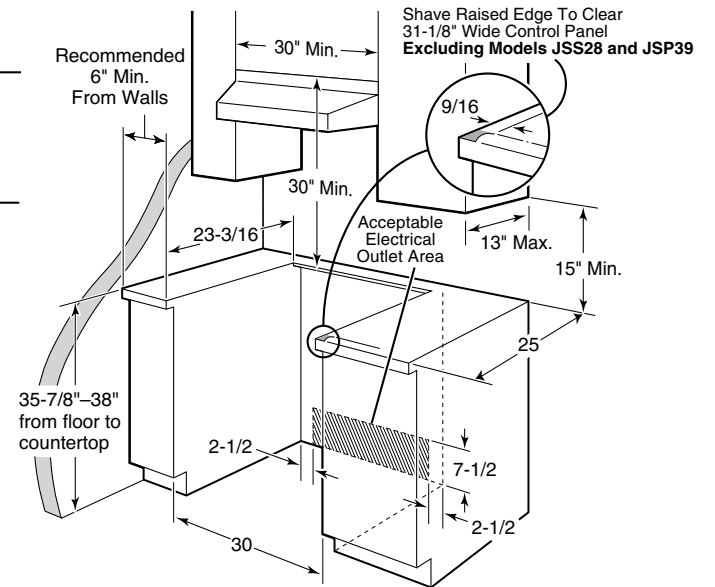

imagination at work

Listed by Underwriters Laboratories

Specification Revised 1/08

220433