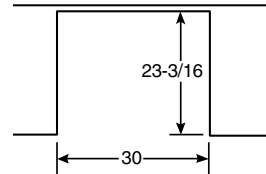

If you are using the Filler strip or Backguard: