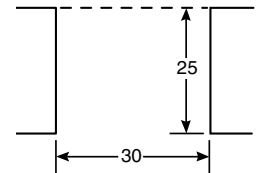

imagination at work

Listed by Underwriters Laboratories

Specification Revised 1/08

220433