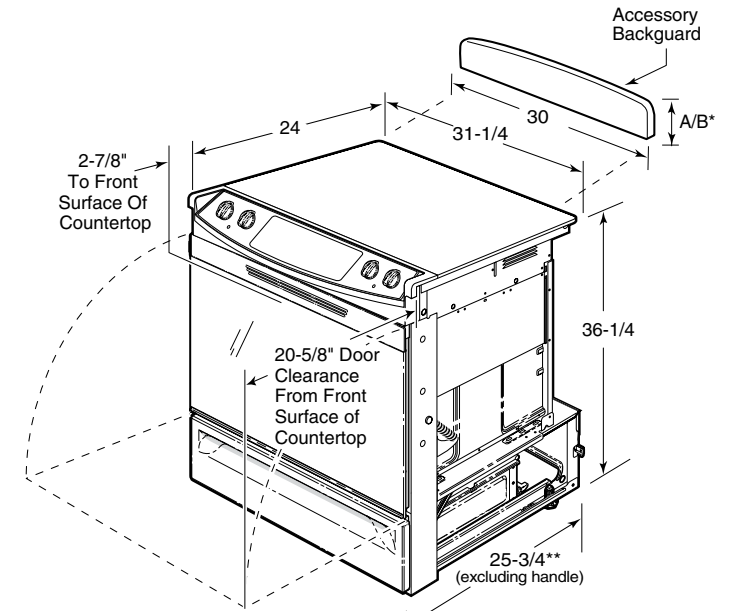

Optional Kits For Slide-In Electric Ranges (Available At Additional Cost)

Accessory Backguards
(Attaches to the back of range as a backguard when unit is installed in 30" free-standing cutout)

JXS32SS (Stainless) - 4" High
JXS32WW (White) - 4" High
JXS32CC (Bisque) - 4" High
JXS32BB (Black) - 4" High

JXS37WW (White) - 5-1/4" High
JXS37CC (Bisque) - 5-1/4" High
JXS37BB (Black) - 5-1/4" High

Body Sides

(Slide-in ranges are sold without sides installed. Can be installed on either left or right when unit has one exposed side [no cabinet adjacent]. Kit contains 1 body side)
JXS77WW (White)
JXS77CC (Bisque)
JXS77BB (Black)

Vertical Side Trim Kits

(If cabinet cutout width is more than 30", a vertical side trim kit may be used to close the gap between the range and cabinet)
JXS86WW (White)
JXS86CC (Bisque)
JXS86BB (Black)

Optional Lower Trim Kits

(If counter height is greater than 36.5", a lower trim kit is recommended to extend the useful height to 38" maximum)
JXS56WW - White
JXS56CC - Bisque
JXS56BB - Black

Optional Top Filler Kits

JXS66WW - White
JXS66CC - Bisque
JXS66BB - Black

Installation information: Before installing, consult installation instructions packed with product for current dimensional data.

For answers to your Monogram,® GE Profile™ or GE® appliance questions, visit our website at ge.com or call GE Answer Center® service, 800.626.2000.

If you are NOT using the Filler strip or Backguard:

If you are using the Filler strip or Backguard: