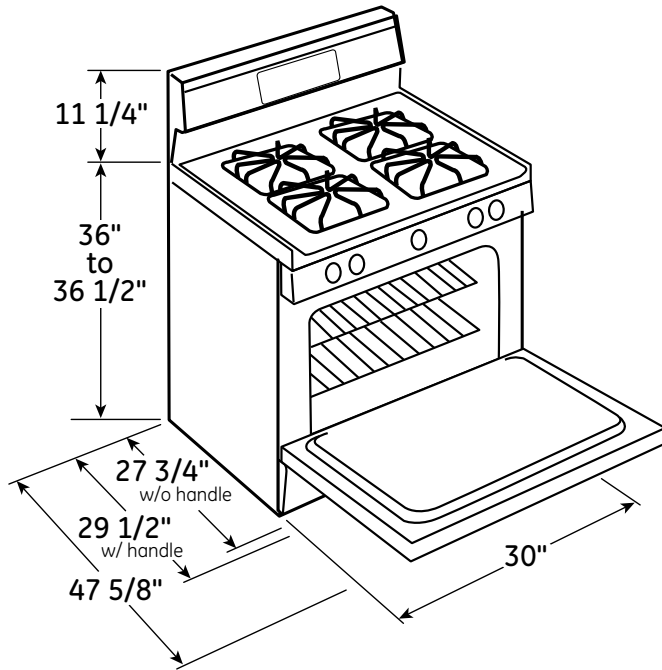

PGB945SEF

GE Profile™ Series 30" Free-Standing Self Clean Gas Range with Warming Drawer

Dimensions and Installation Information (in inches)

Electrical Rating: 120V, 60Hz, 15A

Installation Information: Before installing, consult installation instructions packed with product for current dimensional data.