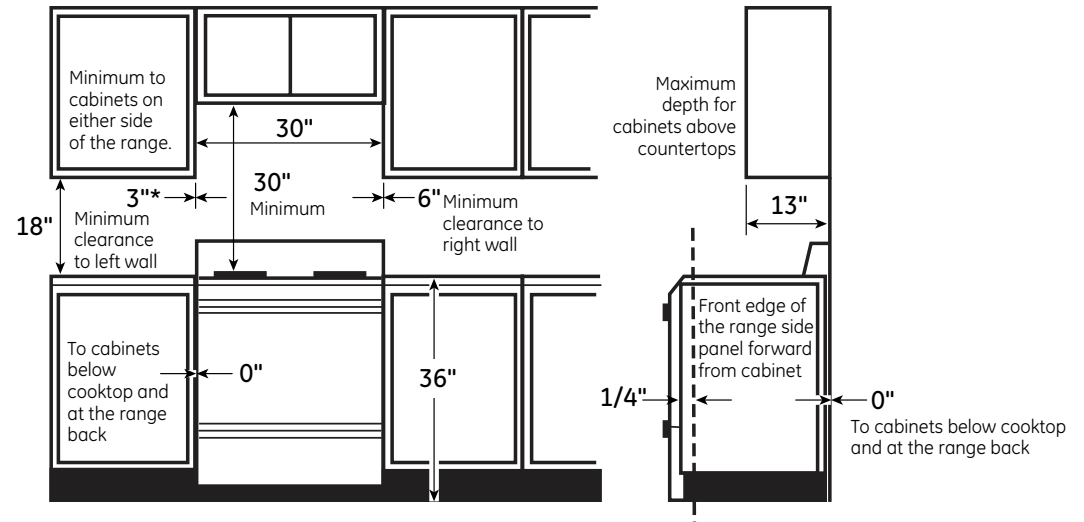

GAS PIPE AND ELECTRICAL OUTLET LOCATIONS

Recommended area for 120V outlet on rear wall and area for through-the-wall connection of pipe stub and shut-off valve.

Recommended area for through-the-floor connection of pipe stub and shut-off valve.