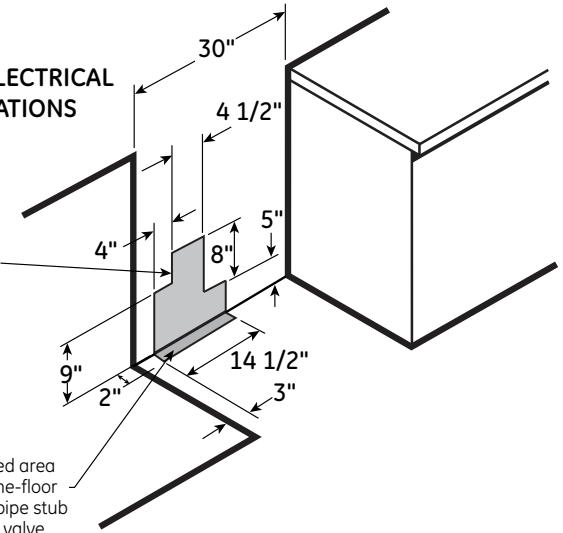

GAS PIPE AND ELECTRICAL OUTLET LOCATIONS

Recommended area for 120V outlet on rear wall and area for through-the-wall connection of pipe stub and shut-off valve.

Recommended area for through-the-floor connection of pipe stub and shut-off valve.