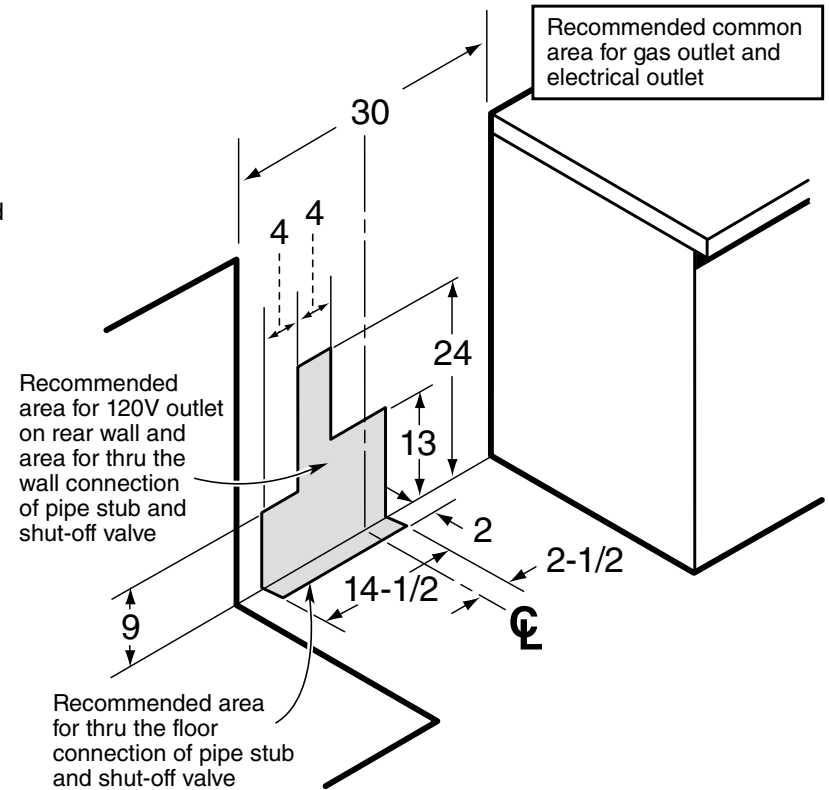

PGB900DEM

GE Profile™ 30" Free-Standing Gas Range

Dimensions and Installation Information (in inches)

*Note: Dimension from the wall to the front of the closed door handle is 29". Depth to front edge of cooktop 25-1/4".

Electrical Rating: 120V, 60Hz, 5A

Installation Information: Before installing, consult installation instructions packed with product for current dimensional data.