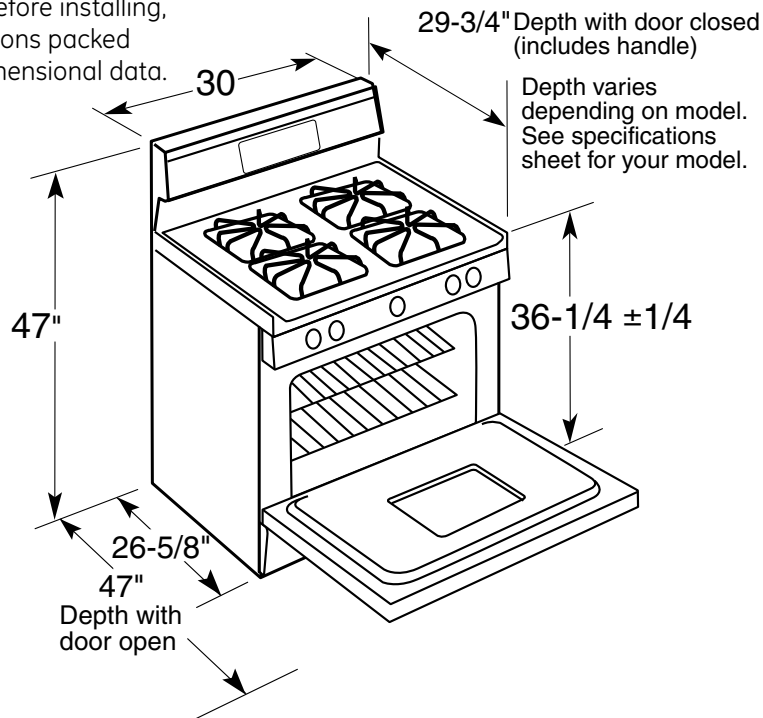

PGB900DEM

GE Profile™ 30" Free-Standing Gas Range

Dimensions and Installation Information (in inches)

*Note: Dimension from the wall to the front of the closed door handle is 29". Depth to front edge of cooktop 25-1/4".

Electrical Rating: 120V, 60Hz, 5A

Installation Information: Before installing, consult installation instructions packed with product for current dimensional data.