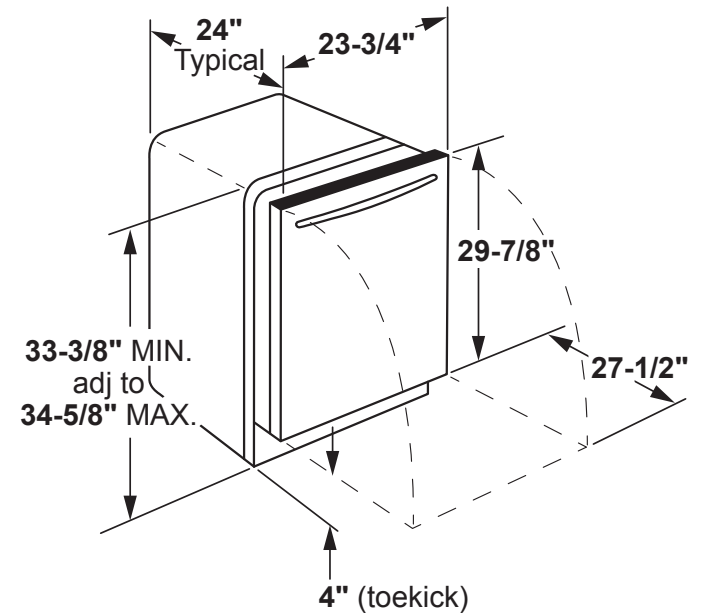

PDT715SBN/SFN/SMN/SYN

GE Profile™ Series Stainless Steel Interior Dishwasher with Hidden Controls

DIMENSIONS AND INSTALLATION INFORMATION (IN INCHES)

ELECTRICAL RATING

Voltage AC.....	120
Hertz.....	60
Total connected load amperage.....	6.6
Calrod® heater watts max.....	800/500

For use on adequately wired 120-volt, 15-amp circuit having 2-wire service with a separate ground wire. This appliance must be grounded for safe operation.

INSTALLATION INFORMATION: Before installing, consult installation instructions packed with product for current dimensional data.