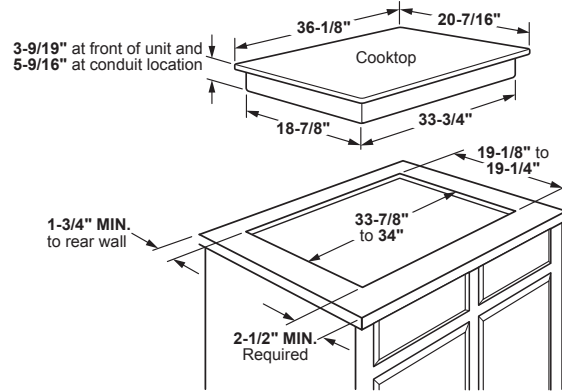

PEP7036DT

GE Profile™ 36" Built-In Touch-Control Electric Cooktop

DIMENSIONS AND INSTALLATION INFORMATION (IN INCHES)

IMPORTANT: Requires a 5" free area between the bottom of the cooktop to any combustible material, i.e., shelving. Free area not required when installing wall oven underneath cooktop. Refer to installation instructions. Requires a 15" minimum from cooktop to adjacent overhead cabinets. Units are furnished with a 48" flexible armored cable.

NOTE: 36" Ribbon cooktops are approved for use over select GE 30" Single Wall Ovens and Warming Drawers. Refer to cooktop and wall oven/warming drawer installation instructions packed with product for current dimensional data. If installed with a GE Telescopic Downdraft System, consult both the cooktop and downdraft installation instructions packed with product before installing. Cooktop gas/electric supply may need to be re-routed to install downdraft. The countertop cutout requires 23-1/2" minimum flat countertop surface and 25" minimum total countertop depth. In addition, other clearances to front edge of the countertop must be considered.

Before installing, consult installation instructions packed with product for current dimensional data.

APPROXIMATE COOKING DIMENSIONS

To insure accuracy, it is best to make a template when cutting the opening in the counter