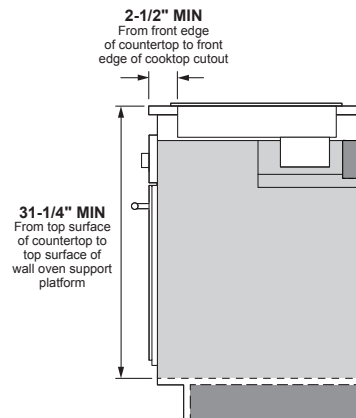

INSTALLATION ABOVE A WALL OVEN

VOLTAGE (60HZ AC)	240V	208V
CONNECTED LOAD (MAX.)	9.7kW	7.3kW
CURRENT DRAW (MAX.)	40.4 Amps	35.1 Amps
RECOMMENDED CIRCUIT BREAKER*	50 Amps	40 Amps

*NOTE: Check local codes for required breaker size.

For answers to your Monogram, GE Café™, GE Profile™ or GE Appliances product questions, visit our website at geappliances.com or call GE Answer Center® Service, 800.626.2000.