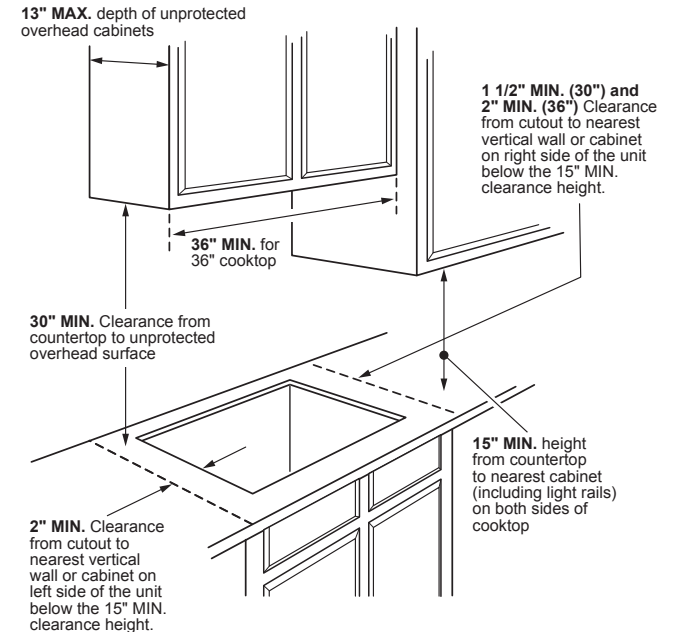

INSTALLATION ABOVE A WALL OVEN

VOLTAGE (60HZ AC)	240V	208V
CONNECTED LOAD (MAX.)	9.7kW	7.3kW
CURRENT DRAW (MAX.)	40.4 Amps	35.1 Amps
RECOMMENDED CIRCUIT BREAKER*	50 Amps	40 Amps

*NOTE: Check local codes for required breaker size.

For answers to your Monogram, GE Café™, GE Profile™ or GE Appliances product questions, visit our website at geappliances.com or call GE Answer Center® Service, 800.626.2000.